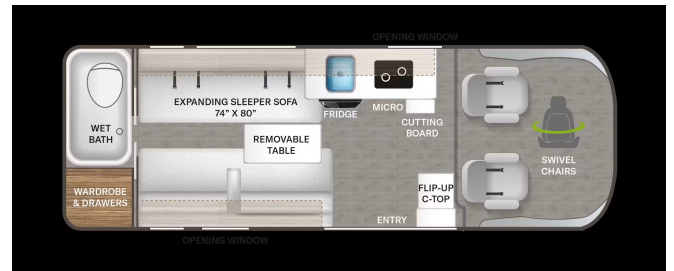

### SPECIFICATIONS

Year	2025
Manufacturer	THOR MOTOR COACH
Brand	DAZZLE
Model	2LB *23
Type	Motorhome
Class	B
Fuel Type	Gas
Status	New
Stock #	Dazzle 2529
Financing Available	✓
Warranty Available	✓
Odometer	0 kms.
VIN	N/A
Chassis	2023 Dodge RAM 3500
Engine	N/A
Transmission	AUTO
Suspension	N/A
Leveling	N/A
Exterior Length	21.0 ft.
Dry Weight	9350 lbs.
Sleeping Capacity	2 person(s)
Interior Colour	Charcoal Fusion
Exterior Colour	Grey
Slideouts	N/A