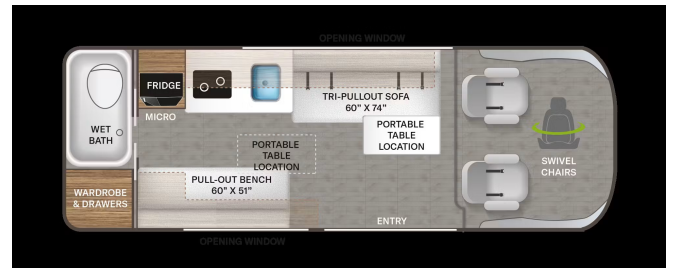

Originally \$181,250.00

SPECIFICATIONS

Year	2025
Manufacturer	THOR MOTOR COACH
Brand	DAZZLE
Model	2HB *24
Type	Motorhome
Class	B
Fuel Type	Gas
Status	New
Stock #	Dazzle 2531
Financing Available	✓
Warranty Available	✓
Odometer	0 kms.
VIN	N/A
Chassis	2024 Dodge RAM 3500
Engine	N/A
Transmission	AUTO
Suspension	N/A
Leveling	N/A
Exterior Length	21.0 ft.
Dry Weight	9350 lbs.
Sleeping Capacity	2 person(s)
Interior Colour	Charcoal Fusion
Exterior Colour	Grey
Slideouts	N/A

Disclaimer: Product information, pricing and photos are as accurate as possible and are subject to change without notice.

SELLING FEATURES

Solar Charge Controller With 200W Solar Panel, 1000-watt Inverter, Onan® RV QG 2800 gas Generator, Rapid Camp+™ Multiplex Wiring Control System, (2) Group 31 AGM House Batteries, 11,000 BTU Power-Saver, Low-Profile Air Conditioner, Battery Disconnect Switch, Truma Combi Eco (LP) Furnace And Water...