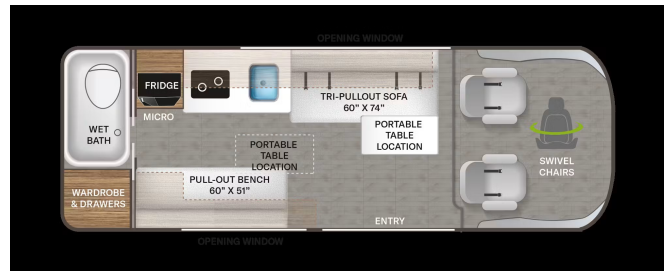

Originally \$181,250.00

SPECIFICATIONS

Year	2025
Manufacturer	THOR MOTOR COACH
Brand	DAZZLE
Model	2HB *23
Type	Motorhome
Class	B
Fuel Type	Gas
Status	New
Stock #	Dazzle 2525
Financing Available	✓
Warranty Available	✓
Odometer	0 kms.
VIN	N/A
Chassis	2023 Dodge RAM 3500
Engine	N/A
Transmission	AUTO
Suspension	N/A
Leveling	N/A
Exterior Length	21.0 ft.
Dry Weight	9350 lbs.
Sleeping Capacity	2 person(s)
Interior Colour	Charcoal Fusion
Exterior Colour	Grey
Slideouts	N/A

Disclaimer: Product information, pricing and photos are as accurate as possible and are subject to change without notice.

SELLING FEATURES

Solar Charge Controller With 200W Solar Panel, 1000-watt Inverter, Onan® RV QG 2800 gas Generator, Rapid Camp+™ Multiplex Wiring Control System, (2) Group 31 AGM House Batteries, 11,000 BTU Power-Saver, Low-Profile Air Conditioner, Battery Disconnect Switch, Truma Combi Eco (LP) Furnace And Water...