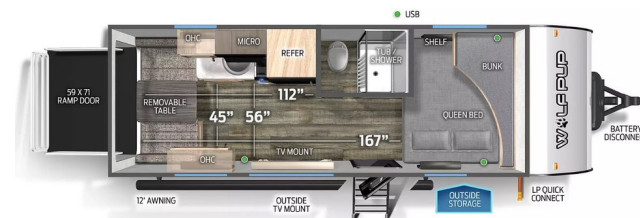

2025 FOREST RIVER WOLF PUP 18RJBW

SPECIFICATIONS

Year	2025
Manufacturer	FOREST RIVER
Brand	WOLF PUP
Model	18RJBW
Type	Toy Hauler
Status	New
Stock #	P2942
Financing Available	✘
Warranty Available	✘
Suspension	N/A
Leveling	N/A
Exterior Length	18.0 ft.
Dry Weight	3435 lbs.
Sleeping Capacity	4 person(s)
Interior Colour	b
Exterior Colour	Aluminium
Slideouts	N/A

Disclaimer: Product information, pricing and photos are as accurate as possible and are subject to change without notice.

SELLING FEATURES

18RJBW WOLF PUP TOY HAULER FEATURES & OPTIONS LIMITED PACKAGE (N/A WOLF DEN) 13,500 BTU Air Conditioner 14" Premium Wheel Package 20,000 BTU Furnace 12V, High Efficiency, 11 Cubic Foot Residential Refrigerator with Travel Lock Cherokee Back up Camera System Cherokee Exclusive Stable Step with Ove...