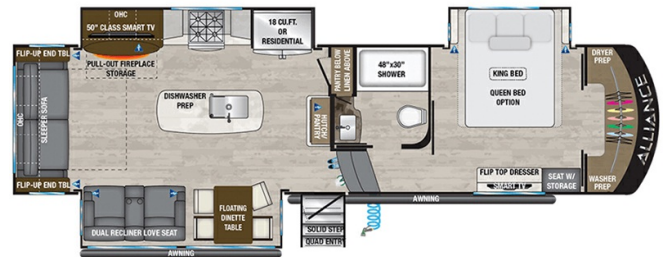

2025 ALLIANCE RV PARADIGM 310

MSRP \$168,980.00

\$557 Bi-Weekly

\$10,000 down @ 7.99% APR for 60/240
months (\$54,409 C.O.B.) O.A.C.

Woody's Price \$137,980.00

SPECIFICATIONS

Year	2025
Manufacturer	ALLIANCE RV
Brand	PARADIGM
Model	310
Type	Fifth Wheel
Status	New
Stock #	49724
Financing Available	✓
Warranty Available	Manufacturer
Suspension	N/A
Leveling	N/A
Exterior Length	34.9 ft.
Dry Weight	12243 lbs.
Sleeping Capacity	4 person(s)
Interior Colour	N/A
Exterior Colour	Fiberglass
Slideouts	3

Disclaimer: Product information, pricing and photos are as accurate as possible and are subject to change without notice.

SELLING FEATURES

Specifications and Features:

- Length (ft): 34'11"
- Width (ft): 8'5"
- Height (ft): 13'5"
- GVWR (lbs): 15000
- Dry Weight (lbs): 12243
- Payload Capacity (lbs): 2757
- Hitch Weight (lbs): 2530
- Number Of Fresh Water Holding Tanks: 1
- Total Fresh Water Tank Capacity (gal): 98
- Number Of G...