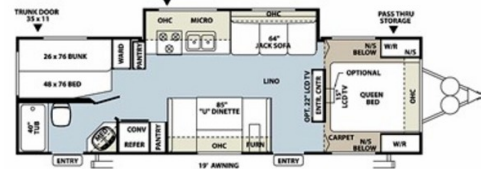

2013 FOREST RIVER ROCKWOOD ULTRALITE 2702SS MECHANIC SPECIAL

SPECIFICATIONS

| | |
|---------------------|-------------------------|
| Year | 2013 |
| Manufacturer | FOREST RIVER |
| Brand | ROCKWOOD ULTRALITE |
| Model | 2702SS MECHANIC SPECIAL |
| Type | Travel Trailer |
| Status | PreOwned |
| Stock # | 48492A |
| Financing Available | ✓ |
| Warranty Available | For Purchase |
| Suspension | N/A |
| Leveling | N/A |
| Exterior Length | 31.9 ft. |
| Dry Weight | 5053 lbs. |
| Sleeping Capacity | 9 person(s) |
| Interior Colour | N/A |
| Exterior Colour | Fiberglass |
| Slideouts | 1 |

Disclaimer: Product information, pricing and photos are as accurate as possible and are subject to change without notice.

SELLING FEATURES

Specifications and Features:

- Length (ft): 31'11"
- Width (ft): 8'0"
- Height (ft): 9'6"
- Interior Height (ft): 6'6"
- GVWR (lbs): 6594
- Dry Weight (lbs): 5053
- Payload Capacity (lbs): 1503
- Hitch Weight (lbs): 594
- Number Of Fresh Water Holding Tanks: 1
- Total Fresh Water Tank Capacit...

- FRESH TANK: 36GAL
- GREY TANK: 37 GAL
- BLACK TANK: 37 GAL
- HEATED HOLDING TANKS
- 1 SLIDE
- ALUM. FRAME CONSTRUCTION
- ALUM WHEELS 14"
- F/A FURNACE
- TRUSS STYLE ROOF
- PASS THROUGH STORAGE
- PLANKWOOD FLOORING
- KEYS 2 SET(S)