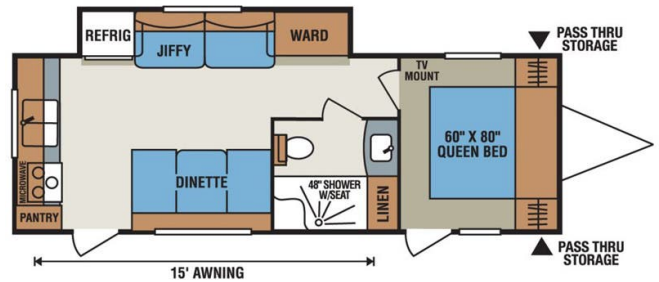

2016 K-Z INC. SPREE ELITE 26RKS

$24,500.00

$158 Bi-Weekly

SPECIFICATIONS

Year	2016
Manufacturer	K-Z INC.
Brand	SPREE ELITE
Model	26RKS
Type	Travel Trailer
Status	PreOwned
Stock #	121104
Financing Available	✓
Warranty Available	✓
Suspension	N/A
Leveling	N/A
Exterior Length	26.0 ft.
Dry Weight	5590 lbs.
Sleeping Capacity	6 person(s)
Interior Colour	N/A
Exterior Colour	Fiberglass
Slideouts	1

Disclaimer: Product information, pricing and photos are as accurate as possible and are subject to change without notice.

SELLING FEATURES

Preowned couples trailer with a spacious kitchen and living room - in great condition!

Features:

- Sleeps 6 - front queen bed, couch and a dinette that converts to a bed
- Kitchen includes fridge/freezer, microwave, range, oven, sink and storage
- Bathroom with shower, vanity and toilet
- Furnace and A/C
- Spare tire, carrier, and cover
- Includes battery and propane tanks
- Dry weight of 5,590lbs

No hidden fees (freight, PDI, licensing, admin, or battery fee). Simply add the HST!

Financing available.

OPTIONS & EQUIPMENT

- Pre-delivery Inspection
- Deep Cycle RV Battery
- Propane Tank(s)
- Licensing Completed
- Electrical Adaptor
- 25' Water Hose
- 10' Sewer Hose
- Thorough Walkthrough

Powered by focusRV