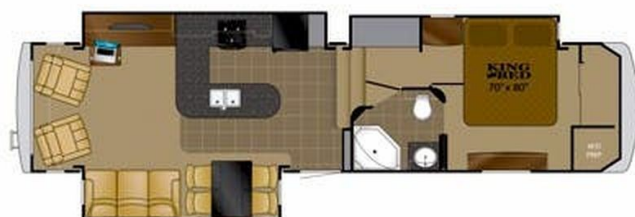

### SPECIFICATIONS

Year	2012
Manufacturer	HEARTLAND
Brand	BIG HORN
Model	3585RL
Type	Fifth Wheel
Status	PreOwned
Stock #	22691
Financing Available	✘
Warranty Available	✘
Suspension	N/A
Leveling	N/A
Exterior Length	38.2 ft.
Dry Weight	12424 lbs.
Sleeping Capacity	4 person(s)
Interior Colour	Brown
Exterior Colour	White
Slideouts	4

### SELLING FEATURES

Introducing the 2012 Big Horn 3585RL, from Heartland. The Big Horn 3585RL contains everything you will need to make traveling effortless and straightforward. This Big Horn 3585RL sleeps up to 4 people. Inside the Big Horn 3585RL, you will find a table and chairs dinette and a fireplace. Embrace t...