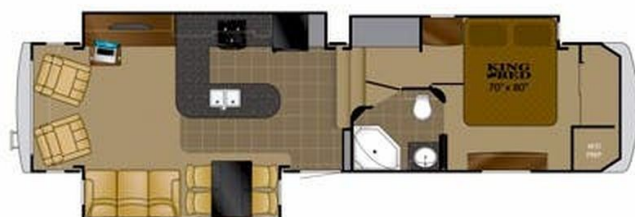

2012 HEARTLAND BIG HORN 3585RL

SPECIFICATIONS

Year	2012
Manufacturer	HEARTLAND
Brand	BIG HORN
Model	3585RL
Type	Fifth Wheel
Status	PreOwned
Stock #	22691
Financing Available	✘
Warranty Available	✘
Suspension	N/A
Leveling	N/A
Exterior Length	38.2 ft.
Dry Weight	12424 lbs.
Sleeping Capacity	4 person(s)
Interior Colour	Brown
Exterior Colour	White
Slideouts	4

Disclaimer: Product information, pricing and photos are as accurate as possible and are subject to change without notice.

SELLING FEATURES

As-Is Sale. Introducing the 2012 Big Horn 3585RL, from Heartland. The Big Horn 3585RL contains everything you will need to make traveling effortless and straightforward. This Big Horn 3585RL sleeps up to 4 people. Inside the Big Horn 3585RL, you will find a table and chairs dinette and a fireplace...