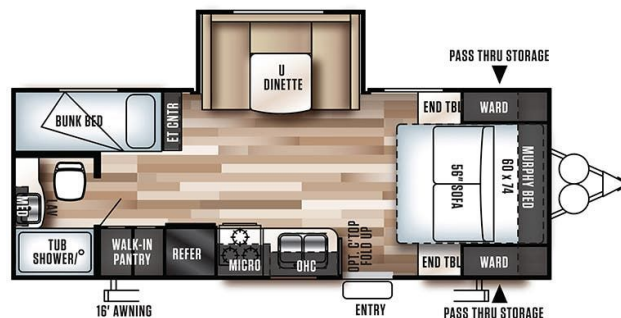

**\$126 Bi-Weekly**

**2017 FOREST RIVER WILDWOOD 230BHXL**

**SPECIFICATIONS**

Year	2017
Manufacturer	FOREST RIVER
Brand	WILDWOOD
Model	230BHXL
Type	Travel Trailer
Status	PreOwned
Stock #	22693
Financing Available	✘
Warranty Available	✘
Suspension	N/A
Leveling	N/A
Exterior Length	25.8 ft.
Dry Weight	4901 lbs.
Sleeping Capacity	6 person(s)
Interior Colour	Brown
Exterior Colour	White / Brown
Slideouts	1

**Disclaimer:** Product information, pricing and photos are as accurate as possible and are subject to change without notice.

**SELLING FEATURES**

Introducing the 2017 Wildwood 230BHXL, from Forest River. The Wildwood 230BHXL is a great way to introduce your family to the RV lifestyle. This travel trailer sleeps up to 6 people. Inside the Wildwood 230BHXL, you will find a U-shaped bench dinette that converts into a bed providing additional...