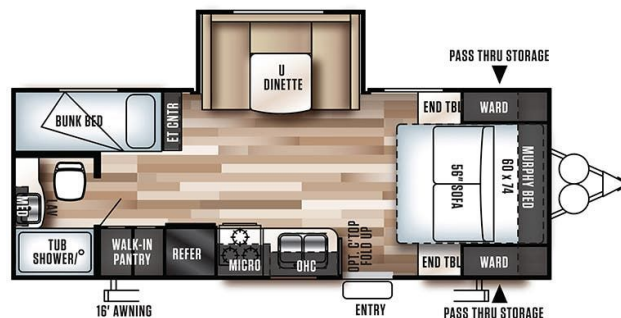

\$121 Bi-Weekly

2017 FOREST RIVER WILDWOOD 230BHXL

SPECIFICATIONS

Year	2017
Manufacturer	FOREST RIVER
Brand	WILDWOOD
Model	230BHXL
Type	Travel Trailer
Status	PreOwned
Stock #	22693
Financing Available	✘
Warranty Available	✘
Suspension	N/A
Leveling	N/A
Exterior Length	25.8 ft.
Dry Weight	4901 lbs.
Sleeping Capacity	6 person(s)
Interior Colour	Brown
Exterior Colour	White / Brown
Slideouts	1

Disclaimer: Product information, pricing and photos are as accurate as possible and are subject to change without notice.

SELLING FEATURES

Introducing the 2017 Wildwood 230BHXL, from Forest River. The Wildwood 230BHXL is a great way to introduce your family to the RV lifestyle. This travel trailer sleeps up to 6 people. Inside the Wildwood 230BHXL, you will find a U-shaped bench dinette that converts into a bed providing additional...