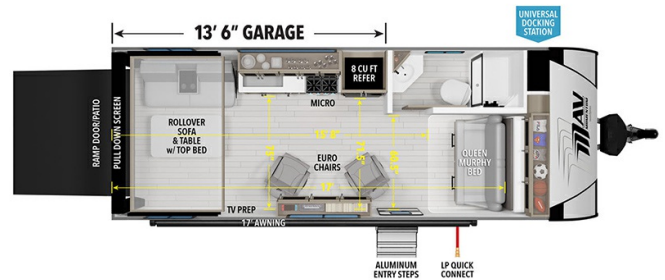

2025 GRAND DESIGN MAV 22

MSRP \$64,980.00

\$227 Bi-Weekly

\$0 down @ 7.99% APR for 60/240 months
(\$22,127 C.O.B.) O.A.C.

Woody's Price \$55,980.00

SPECIFICATIONS

Year	2025
Manufacturer	GRAND DESIGN
Brand	MAV
Model	22
Type	Toy Hauler
Status	New
Stock #	49721
Financing Available	✓
Warranty Available	Manufacturer
Suspension	N/A
Leveling	N/A
Exterior Length	26.5 ft.
Dry Weight	5600 lbs.
Sleeping Capacity	6 person(s)
Interior Colour	N/A
Exterior Colour	Fiberglass
Slideouts	N/A

Disclaimer: Product information, pricing and photos are as accurate as possible and are subject to change without notice.

SELLING FEATURES

Specifications and Features:

- Length (ft): 26'6"
- Width (ft): 8'4"
- Height (ft): 12'2"
- Interior Height (ft): 7'0"
- GVWR (lbs): 9950
- Dry Weight (lbs): 5600
- Payload Capacity (lbs): 4350
- Hitch Weight (lbs): 915
- Number Of Fresh Water Holding Tanks: 1
- Total Fresh Water Tank Capacit...

OPTIONS & EQUIPMENT

- DUSK
- MAV LUXURY INTERIOR PACKAGE
- MAV EXTERIOR PACKAGE
- MAV GARAGE/CARGO PACKAGE
- MAV SOLAR PACKAGE: 180W PANEL, 40 AMP CHARGE CONTROLLER W/BLUETOOTH, BATTERY MONITOR
- ROCKFORD FOSGATE HEAD UNIT, 2 INTERIOR AND 2 EXTERIOR SPEAKERS
- RIVA SEAL
- SAFE RIDE RV ROADSIDE ASSISTANCE
- DEALER DISCOUNT