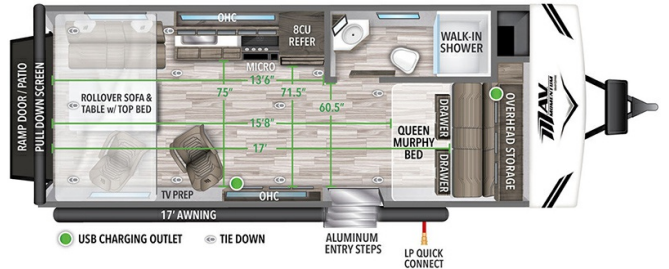

### SPECIFICATIONS

Year	2025
Manufacturer	GRAND DESIGN
Brand	MAV
Model	22MAV
Type	Toy Hauler
Status	New
Stock #	49720
Financing Available	✓
Warranty Available	Manufacturer
Suspension	N/A
Leveling	N/A
Exterior Length	26.5 ft.
Dry Weight	5600 lbs.
Sleeping Capacity	6 person(s)
Interior Colour	N/A
Exterior Colour	Fiberglass
Slideouts	N/A

### SELLING FEATURES

Specifications and Features:

- Length (ft): 26'6"
- Width (ft): 8'4"
- Height (ft): 13'0"
- Interior Height (ft): 7'0"
- GVWR (lbs): 10950
- Dry Weight (lbs): 5600
- Payload Capacity (lbs): 5350
- Hitch Weight (lbs): 915
- Number Of Fresh Water Holding Tanks: 1
- Total Fresh Water Tank Capacity: 30