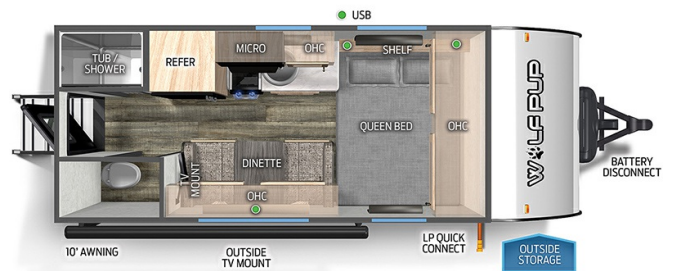

Disclaimer: Product information, pricing and photos are as accurate as possible and are subject to change without notice.

SELLING FEATURES

Specifications and Features:

- Length (ft): 23'11"
- Width (ft): 7'0"
- Height (ft): 10'6"
- GVWR (lbs): 4999
- Dry Weight (lbs): 4219
- Payload Capacity (lbs): 780
- Hitch Weight (lbs): 538
- Number Of Fresh Water Holding Tanks: 1
- Total Fresh Water Tank Capacity (gal): 26
- Number Of Gray ...