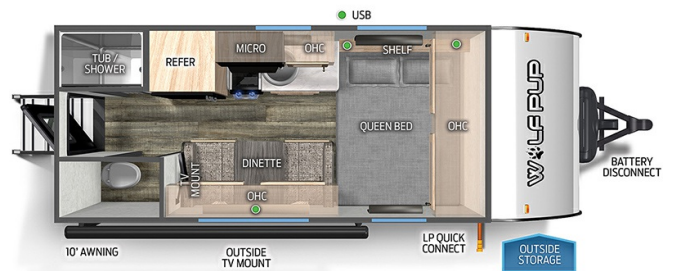

WOODY'S RV WORLD ABBOTSFORD

webleads@woodysrvworldabbotsford.dsmessage.com 1-844-854-1288
31708 Marshall Road, Abbotsford, BC V2T 6B1
Local 1-604-854-1288 | Fax 1-604-854-1406 | <https://www.woodysrv.com/>

2025 FOREST RIVER WOLF PUP 14CCBL

MSRP $48,980.00

$164 Bi-Weekly

$0 down @ 7.99% APR for 60/240 months
($15,974 C.O.B.) O.A.C.

Woody's Price $37,888.00

SPECIFICATIONS

Year	2025
Manufacturer	FOREST RIVER
Brand	WOLF PUP
Model	14CCBL
Type	Travel Trailer
Status	New
Stock #	49718
Financing Available	✓
Warranty Available	Manufacturer
Suspension	N/A
Leveling	N/A
Exterior Length	23.9 ft.
Dry Weight	4219 lbs.
Sleeping Capacity	8 person(s)
Interior Colour	N/A
Exterior Colour	Fiberglass
Slideouts	1

Disclaimer: Product information, pricing and photos are as accurate as possible and are subject to change without notice.

SELLING FEATURES

Specifications and Features:

- Length (ft): 23'11"
- Width (ft): 7'0"
- Height (ft): 10'6"
- GVWR (lbs): 4999
- Dry Weight (lbs): 4219
- Payload Capacity (lbs): 780
- Hitch Weight (lbs): 538
- Number Of Fresh Water Holding Tanks: 1
- Total Fresh Water Tank Capacity (gal): 26
- Number Of Gray ...

OPTIONS & EQUIPMENT

- JOSHUA TREE DECOR
- ADVANTAGE PACKAGE
- CAMPING PACKAGE
- SAFETY PACKAGE
- WOLF PUP LIMITED PACKAGE
- PLATINUM EXPO PROGRAM PROMOTION
- LIMITED PACKAGE DISCOUNT
- Z270 CANADIAN STANDARDS
- MUSA
- RVIA SEAL
- DEALER PICKUP

Powered by focusRV