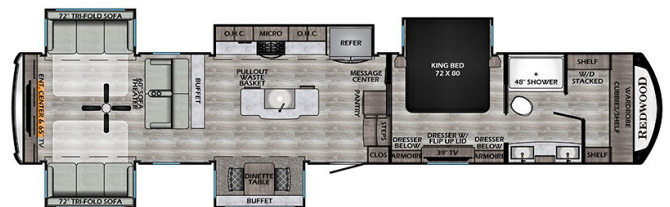

2022 CROSSROADS REDWOOD RW4150RD

\$218,900.00

\$1,114 Bi-Weekly

SPECIFICATIONS

Year	2022
Manufacturer	CROSSROADS
Brand	REDWOOD
Model	RW4150RD
Type	Fifth Wheel
Status	PreOwned
Stock #	consignment1
Financing Available	✓
Warranty Available	✓
Suspension	N/A
Leveling	N/A
Exterior Length	44.8 ft.
Dry Weight	15824 lbs.
Sleeping Capacity	6 person(s)
Interior Colour	N/A
Exterior Colour	Fiberglass
Slideouts	5