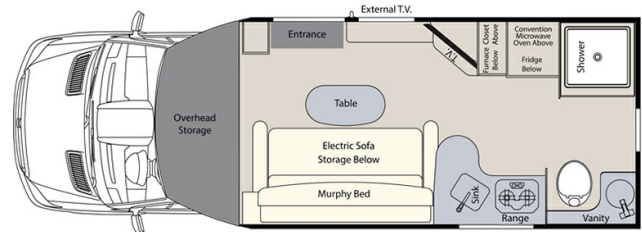

MSRP \$149,980.00

\$652 Bi-Weekly

\$10,000 down @ 7.99% APR for 60/156 months (\$47,903 C.O.B.) O.A.C.

Woody's Price \$139,980.00

SPECIFICATIONS

Year	2017
Manufacturer	PLEASURE-WAY
Brand	PLATEAU
Model	XLMB
Type	Motorhome
Class	B
Fuel Type	Diesel
Status	PreOwned
Stock #	49557A
Financing Available	✓
Warranty Available	For Purchase
Odometer	85383 kms.
VIN	WDABF4CC9G9646182
Chassis	Mercedes-Benz® Sprinter 3500
Engine	188HP V6
Transmission	AUTO
Suspension	N/A
Leveling	N/A
Exterior Length	22.8 ft.
Dry Weight	11030 lbs.
Sleeping Capacity	2 person(s)
Interior Colour	N/A
Exterior Colour	Fiberglass
Slideouts	N/A