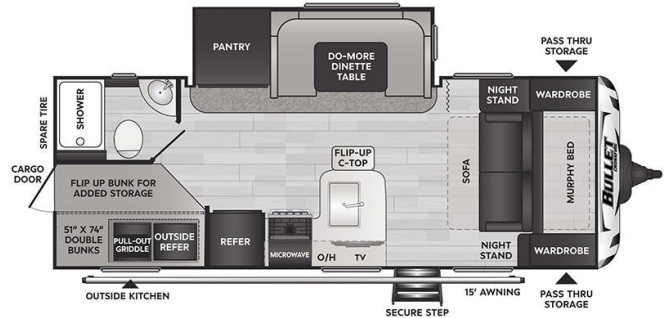

2025 KEYSTONE BULLET CROSSFIRE 2210BH

\$41,900.00

\$196 Bi-Weekly

SPECIFICATIONS

| | |
|---------------------|------------------|
| Year | 2025 |
| Manufacturer | KEYSTONE |
| Brand | BULLET CROSSFIRE |
| Model | 2210BH |
| Type | Travel Trailer |
| Status | New |
| Stock # | 430363 |
| Financing Available | ✓ |
| Warranty Available | ✓ |
| Suspension | N/A |
| Leveling | N/A |
| Exterior Length | 24.0 ft. |
| Dry Weight | 5300 lbs. |
| Sleeping Capacity | 8 person(s) |
| Interior Colour | N/A |
| Exterior Colour | Fiberglass |
| Slideouts | 1 |

Disclaimer: Product information, pricing and photos are as accurate as possible and are subject to change without notice.

SELLING FEATURES

Great opportunity - NEW 2025 Keystone Bullet 2210BH - New style and design with outside kitchen, double bunks and lots of storage!!

Features:

- Sleeps up to 8 - front queen bed/murphy bed, two bunks, and a dinette that folds down to a bed
- Kitchen includes fridge/freezer, microwave, range, sink and storage
- Outdoor kitchen with bar fridge and storage
- Bathroom with shower, toilet and sink
- Power tongue jack
- Solarflex 220
- Furnace and A/C
- Spare tire, carrier, and cover
- Includes deep cycle marine battery and propane tank
- Dry weight of 5,300lbs