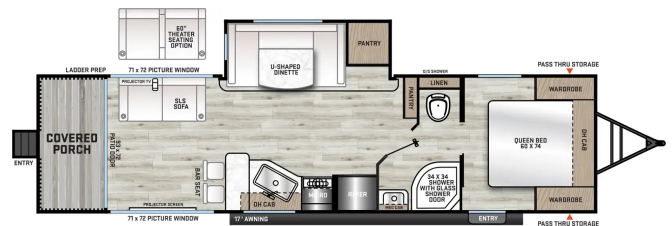

SPECIAL UNIT

\$49,995.00

Originally \$56,995

\$132 Weekly

2025 COACHMEN CATALINA 283EPIC

SPECIFICATIONS

Year	2025
Manufacturer	COACHMEN
Brand	CATALINA
Model	283EPIC
Type	Travel Trailer
Status	New
Stock #	I1375
Financing Available	✘
Warranty Available	✘
Suspension	N/A
Leveling	N/A
Exterior Length	35.6 ft.
Dry Weight	7500 lbs.
Sleeping Capacity	4 person(s)
Interior Colour	N/A
Exterior Colour	N/A
Slideouts	1

Disclaimer: Product information, pricing and photos are as accurate as possible and are subject to change without notice.

SELLING FEATURES

It's finally here the 2025 Catalina 283EPIC, with features such as power awning, Catalina power stabilizing jacks, JBL, huge pantry, lots of storage all around, breakfast bar, a projector and let's not forget the showstopper of this RV the fixed rear deck. Weighing just under 7500 pounds and a l...

OPTIONS & EQUIPMENT

- Awning 17'
- Heating
- 45 AC/DC Converter
- Fully Furnished
- LPG Detector
- Microwave
- Monitor Panel
- Smoke Detector
- Toilet Facilities

Powered by focusRV