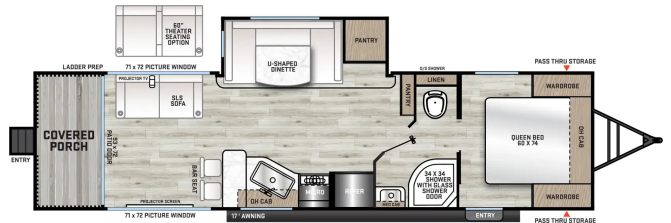

SPECIAL UNIT

\$49,995.00

Originally \$56,995

\$147 Weekly

2025 COACHMEN CATALINA 283EPIC

SPECIFICATIONS

Year	2025
Manufacturer	COACHMEN
Brand	CATALINA
Model	283EPIC
Type	Travel Trailer
Status	New
Stock #	I1375
Financing Available	✘
Warranty Available	✘
Suspension	N/A
Leveling	N/A
Exterior Length	35.6 ft.
Dry Weight	7500 lbs.
Sleeping Capacity	4 person(s)
Interior Colour	N/A
Exterior Colour	N/A
Slideouts	1

Disclaimer: Product information, pricing and photos are as accurate as possible and are subject to change without notice.

SELLING FEATURES

It's finally here the 2025 Catalina 283EPIC, with features such as power awning, Catalina power stabilizing jacks, JBL, huge pantry, lots of storage all around, breakfast bar, a projector and let's not forget the showstopper of this RV the fixed rear deck. Weighing just under 7500 pounds and a l...

OPTIONS & EQUIPMENT

- Awning 17'
- Heating
- 45 AC/DC Converter
- Fully Furnished
- LPG Detector
- Microwave
- Monitor Panel
- Smoke Detector
- Toilet Facilities

Powered by focusRV