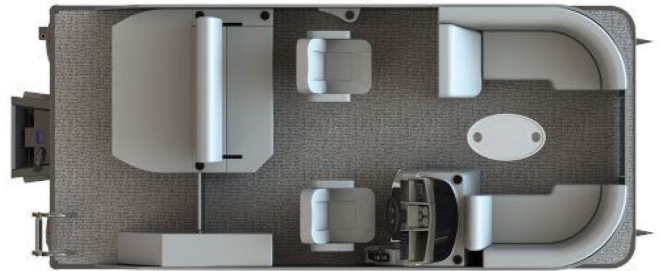

\$57,790.00

2025 SYLVAN MIRAGE CRUISE 8520 CLZ DH

SPECIFICATIONS

Year	2025
Manufacturer	SYLVAN
Brand	MIRAGE CRUISE 8520
Model	CLZ DH
Type	Pontoon Boat
Status	New
Stock #	PC2026
Financing Available	✘
Warranty Available	✘
Suspension	N/A
Leveling	N/A
Exterior Length	20.1 ft.
Dry Weight	1875 lbs.
Sleeping Capacity	N/A person(s)
Interior Colour	N/A
Exterior Colour	N/A
Slideouts	N/A