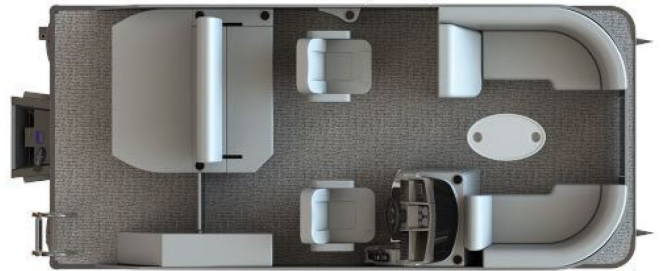

**\$57,790.00**

**2025 SYLVAN MIRAGE CRUISE 8520 CLZ DH**

**SPECIFICATIONS**

Year	2025
Manufacturer	SYLVAN
Brand	MIRAGE CRUISE 8520
Model	CLZ DH
Type	Pontoon Boat
Status	New
Stock #	PC2026
Financing Available	✘
Warranty Available	✘
Suspension	N/A
Leveling	N/A
Exterior Length	20.1 ft.
Dry Weight	1875 lbs.
Sleeping Capacity	N/A person(s)
Interior Colour	N/A
Exterior Colour	N/A
Slideouts	N/A