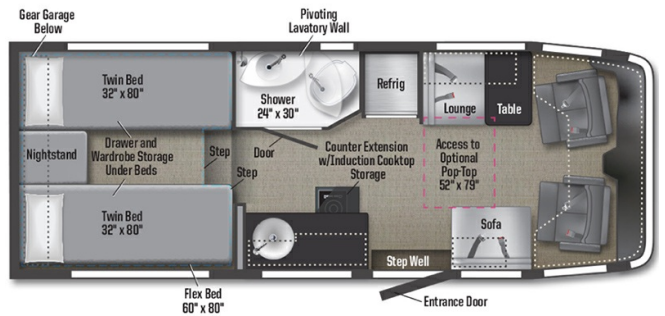

Originally \$335,985.00

2025 WINNEBAGO EKKO 23B

SPECIFICATIONS

Year	2025
Manufacturer	WINNEBAGO
Brand	EKKO
Model	23B
Type	Motorhome
Class	B
Fuel Type	Diesel
Status	New
Stock #	49694
Odometer	0 kms.
VIN	N/A
Chassis	Mercedes-Benz® Sprinter 3500
Engine	208HP I4
Transmission	AUTO
Suspension	N/A
Leveling	N/A
Exterior Length	24.5 ft.
Dry Weight	11030 lbs.
Sleeping Capacity	4 person(s)
Interior Colour	N/A
Exterior Colour	Fiberglass
Slideouts	N/A

Disclaimer: Product information, pricing and photos are as accurate as possible and are subject to change without notice.

SELLING FEATURES

Specifications and Features:

- Chassis Brand: Mercedes-Benz® Sprinter
- Engine Type: I4
- Chassis Model: 3500
- Cylinders: 4
- Horsepower (bhp): 208
- Torque (Ft Lbs): 332
- Fuel Type: Diesel
- Transmission Brand: Mercedes-Benz®
- Transmission Type: Automatic
- Number Of Speeds: 9
- Driveline...