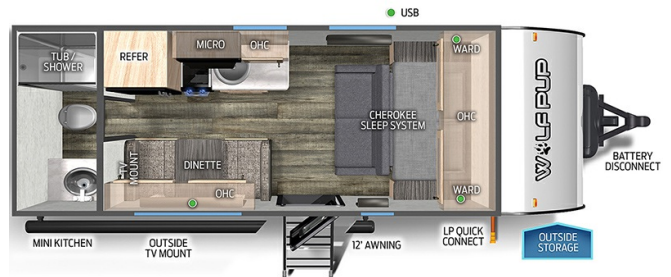

Disclaimer: Product information, pricing and photos are as accurate as possible and are subject to change without notice.

SELLING FEATURES

Specifications and Features:

- Length (ft): 21'10"
- Width (ft): 7'6"
- Height (ft): 10'6"
- GVWR (lbs): 5545
- Dry Weight (lbs): 3619
- Payload Capacity (lbs): 1926
- Hitch Weight (lbs): 445
- Number Of Fresh Water Holding Tanks: 1
- Total Fresh Water Tank Capacity (gal): 26
- Number Of Gray...

OPTIONS & EQUIPMENT

- BRYCE CANYON DECOR
- ADVANTAGE PACKAGE
- CAMPING PACKAGE
- SAFETY PACKAGE
- WOLF PUP LIMITED PACKAGE
- JUICE PACK EXPANSION PANEL (200 WATT PANEL)
- PLATINUM EXPO PROGRAM PROMOTION
- LIMITED PACKAGE DISCOUNT
- CANADIAN Z-240
- MVSA
- RVIA SEAL
- DEALER PICKUP