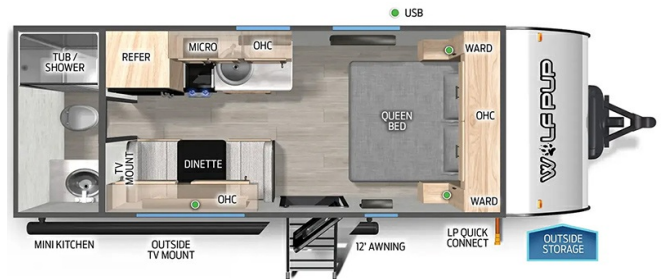

WOODY'S RV WORLD ABBOTSFORD

webleads@woodysrvworldabbotsford.dsmessage.com 1-844-854-1288

31708 Marshall Road, Abbotsford, BC V2T 6B1

Local 1-604-854-1288 | Fax 1-604-854-1406 | <https://www.woodysrv.com/>

2025 FOREST RIVER WOLF PUP 16FQ

MSRP $41,980.00

$142 Bi-Weekly

$0 down @ 7.99% APR for 60/240 months

($13,905 C.O.B.) O.A.C.

Woody's Price $32,980.00

SPECIFICATIONS

Year	2025
Manufacturer	FOREST RIVER
Brand	WOLF PUP
Model	16FQ
Type	Travel Trailer
Status	New
Stock #	49702
Financing Available	✓
Warranty Available	Manufacturer
Suspension	N/A
Leveling	N/A
Exterior Length	21.8 ft.
Dry Weight	3619 lbs.
Sleeping Capacity	3 person(s)
Interior Colour	N/A
Exterior Colour	Aluminum
Slideouts	N/A

Disclaimer: Product information, pricing and photos are as accurate as possible and are subject to change without notice.

SELLING FEATURES

Specifications and Features:

- Length (ft): 21'10"
- Width (ft): 7'6"
- Height (ft): 10'6"
- GVWR (lbs): 5545
- Dry Weight (lbs): 3619
- Payload Capacity (lbs): 1926
- Hitch Weight (lbs): 445
- Number Of Fresh Water Holding Tanks: 1
- Total Fresh Water Tank Capacity (gal): 26
- Number Of Gray...

OPTIONS & EQUIPMENT

- BRYCE CANYON DECOR
- ADVANTAGE PACKAGE
- CAMPING PACKAGE
- SAFETY PACKAGE
- WOLF PUP LIMITED PACKAGE
- JUICE PACK EXPANSION PANEL (200 WATT PANEL)
- PLATINUM EXPO PROGRAM PROMOTION
- LIMITED PACKAGE DISCOUNT
- CANADIAN Z-240
- MVSA
- RVIA SEAL
- DEALER PICKUP

Powered by focusRV