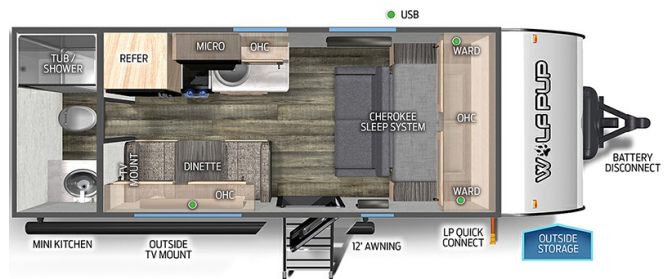

MSRP \$42,980.00
Woody's Price

2025 FOREST RIVER WOLF PUP 16FQ

SPECIFICATIONS

Year	2025
Manufacturer	FOREST RIVER
Brand	WOLF PUP
Model	16FQ
Type	Travel Trailer
Status	New
Stock #	49701
Financing Available	✓
Warranty Available	Manufacturer
Suspension	N/A
Leveling	N/A
Exterior Length	21.8 ft.
Dry Weight	3619 lbs.
Sleeping Capacity	3 person(s)
Interior Colour	N/A
Exterior Colour	Aluminum
Slideouts	N/A

Disclaimer: Product information, pricing and photos are as accurate as possible and are subject to change without notice.

SELLING FEATURES

Specifications and Features:

- Length (ft): 21'10"
- Width (ft): 7'6"
- Height (ft): 10'6"
- GVWR (lbs): 5545
- Dry Weight (lbs): 3619
- Payload Capacity (lbs): 1926
- Hitch Weight (lbs): 445
- Number Of Fresh Water Holding Tanks: 1
- Total Fresh Water Tank Capacity (gal): 26
- Number Of Gray...

OPTIONS & EQUIPMENT

- BRYCE CANYON DECOR
- ADVANTAGE PACKAGE
- CAMPING PACKAGE
- SAFETY PACKAGE
- WOLF PUP LIMITED PACKAGE
- JUICE PACK EXPANSION PANEL (200 WATT PANEL)
- PLATINUM EXPO PROGRAM PROMOTION
- LIMITED PACKAGE DISCOUNT
- CANADIAN Z-240
- MVSA
- RVIA SEAL
- DEALER PICKUP