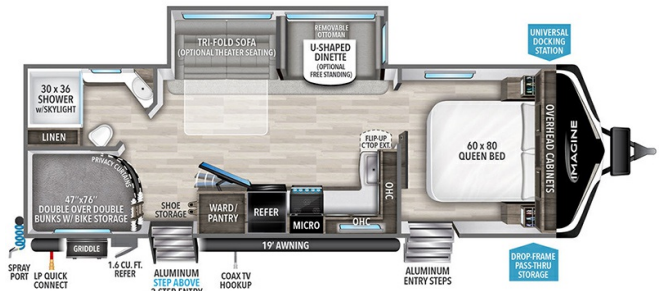

2025 GRAND DESIGN IMAGINE 2800BH-SH

MSRP \$68,005.00

\$267 Bi-Weekly

\$0 down @ 7.99% APR for 60/240 months

(\$26,079 C.O.B.) O.A.C.

Woody's Price \$65,980.00

SPECIFICATIONS

Year	2025
Manufacturer	GRAND DESIGN
Brand	IMAGINE
Model	2800BH-SH
Type	Travel Trailer
Status	New
Stock #	49695
Financing Available	✓
Warranty Available	Manufacturer
Suspension	N/A
Leveling	N/A
Exterior Length	32.0 ft.
Dry Weight	6386 lbs.
Sleeping Capacity	10 person(s)
Interior Colour	HEARTHSTONE
Exterior Colour	Fiberglass
Slideouts	1

Disclaimer: Product information, pricing and photos are as accurate as possible and are subject to change without notice.

SELLING FEATURES

Specifications and Features:

- Length (ft): 32'0"
- Width (ft): 8'0"
- Height (ft): 11'2"
- Interior Height (ft): 6'9"
- GVWR (lbs): 8495
- Dry Weight (lbs): 6386
- Payload Capacity (lbs): 2109
- Hitch Weight (lbs): 604
- Number Of Fresh Water Holding Tanks: 1
- Total Fresh Water Tank Capacit...