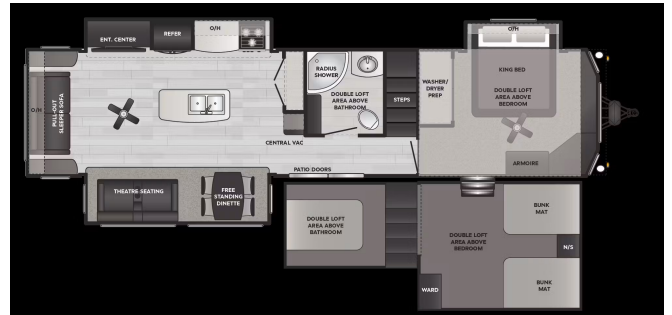

\$89,900.00

Originally \$116,566.00

SPECIFICATIONS

Year	2025
Manufacturer	KEYSTONE RV
Brand	Retreat
Model	39 FLFT King Bedroom + Double Bedroom Loft
Type	Park Model
Status	New
Stock #	Retreat 2534
Financing Available	✓
Warranty Available	✓
Suspension	N/A
Leveling	N/A
Exterior Length	41.0 ft.
Dry Weight	12907 lbs.
Sleeping Capacity	N/A person(s)
Interior Colour	N/A
Exterior Colour	N/A
Slideouts	N/A

Disclaimer: Product information, pricing and photos are as accurate as possible and are subject to change without notice.

SELLING FEATURES

Taller and wider than traditional travel trailers, Retreat destination models are specifically designed for seasonal living, whether that means escaping to a warmer climate in the winter or slipping away to the lake in the summer. At 102" wide and 14' tall, these floorplans feel more residential ...