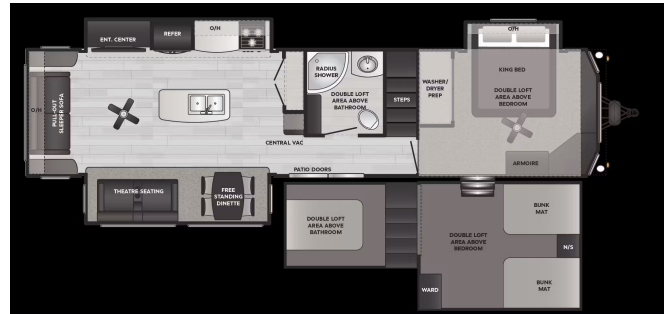

## 2025 KEYSTONE RV Retreat 39 Large Loft

**\$92,900.00**

Originally \$114,275.00

### SPECIFICATIONS

Year	2025
Manufacturer	KEYSTONE RV
Brand	Retreat
Model	39 Large Loft
Type	Park Model
Status	New
Stock #	Retreat 2532
Financing Available	✘
Warranty Available	✘
Suspension	N/A
Leveling	N/A
Exterior Length	41.0 ft.
Dry Weight	12526 lbs.
Sleeping Capacity	N/A person(s)
Interior Colour	N/A
Exterior Colour	N/A
Slideouts	N/A

### SELLING FEATURES

Taller and wider than traditional travel trailers, Retreat destination models are specifically designed for seasonal living, whether that means escaping to a warmer climate in the winter or slipping away to the lake in the summer. At 102" wide and 14' tall, these floorplans feel more residential ...