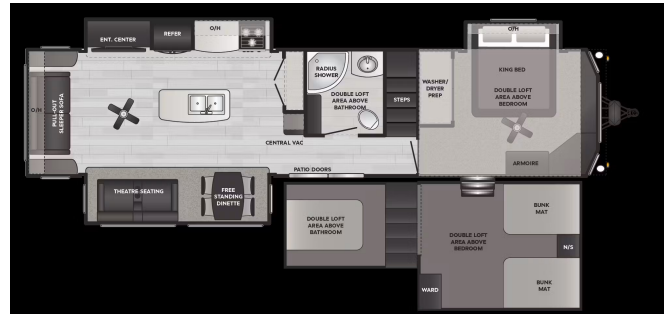

\$89,900.00

Originally \$114,275.00

SPECIFICATIONS

Year	2025
Manufacturer	KEYSTONE RV
Brand	Retreat
Model	39 King Bedroom + Large Bedroom Loft
Type	Park Model
Status	New
Stock #	Retreat 2532
Financing Available	✘
Warranty Available	✘
Suspension	N/A
Leveling	N/A
Exterior Length	41.0 ft.
Dry Weight	12526 lbs.
Sleeping Capacity	N/A person(s)
Interior Colour	N/A
Exterior Colour	N/A
Slideouts	N/A

Disclaimer: Product information, pricing and photos are as accurate as possible and are subject to change without notice.

SELLING FEATURES

Taller and wider than traditional travel trailers, Retreat destination models are specifically designed for seasonal living, whether that means escaping to a warmer climate in the winter or slipping away to the lake in the summer. At 102" wide and 14' tall, these floorplans feel more residential ...