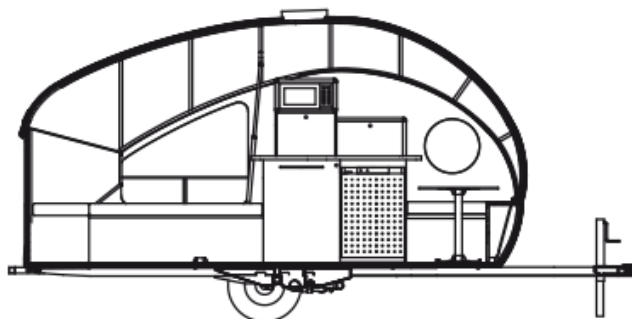

2024 SAFARI CONDO ALTO 1713

SPECIFICATIONS

Year	2024
Manufacturer	SAFARI CONDO
Brand	ALTO
Model	1713
Type	Travel Trailer
Status	PreOwned
Stock #	6897A
Financing Available	✓
Warranty Available	✓
Suspension	N/A
Leveling	N/A
Exterior Length	17.0 ft.
Dry Weight	N/A lbs.
Sleeping Capacity	3 person(s)
Interior Colour	SMOKED PEAR/ WHITE DROPS/ NATURAL BEIGE
Exterior Colour	SILVER
Slideouts	N/A

Disclaimer: Product information, pricing and photos are as accurate as possible and are subject to change without notice.

Powered by focusRV