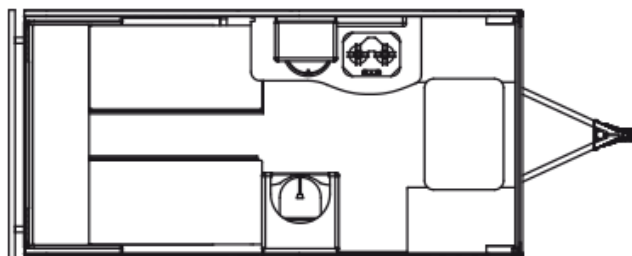

2024 SAFARI CONDO ALTO 1713

SPECIFICATIONS

Year	2024
Manufacturer	SAFARI CONDO
Brand	ALTO
Model	1713
Type	Travel Trailer
Status	PreOwned
Stock #	6897A
Financing Available	✓
Warranty Available	✓
Suspension	N/A
Leveling	N/A
Exterior Length	17.0 ft.
Dry Weight	N/A lbs.
Sleeping Capacity	3 person(s)
Interior Colour	SMOKED PEAR/ WHITE DROPS/ NATURAL BEIGE
Exterior Colour	SILVER
Slideouts	N/A

Disclaimer: Product information, pricing and photos are as accurate as possible and are subject to change without notice.

Powered by focusRV