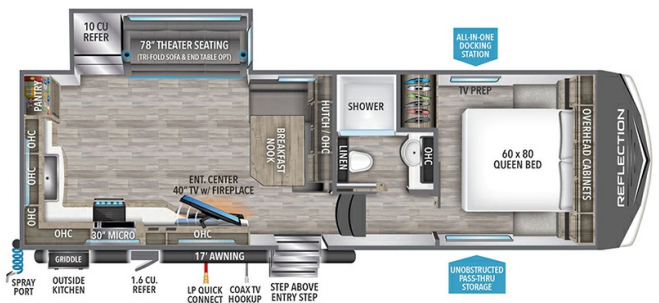

MSRP \$93,980.00

\$324 Bi-Weekly

\$0 down @ 7.99% APR for 60/240 months

(\$31,613 C.O.B.) O.A.C.

Woody's Price \$79,980.00

SPECIFICATIONS

Year	2025
Manufacturer	GRAND DESIGN
Brand	REFLECTION 150
Model	270BN
Type	Fifth Wheel
Status	New
Stock #	49693
Financing Available	✓
Warranty Available	Manufacturer
Suspension	N/A
Leveling	N/A
Exterior Length	30.9 ft.
Dry Weight	7876 lbs.
Sleeping Capacity	4 person(s)
Interior Colour	COLLINS
Exterior Colour	Fiberglass
Slideouts	1

Disclaimer: Product information, pricing and photos are as accurate as possible and are subject to change without notice.

SELLING FEATURES

Specifications and Features:

- Length (ft): 30'11"
- Width (ft): 8'0"
- Height (ft): 12'0"
- GVWR (lbs): 9995
- Dry Weight (lbs): 7876
- Payload Capacity (lbs): 2119
- Hitch Weight (lbs): 1166
- Number Of Fresh Water Holding Tanks: 1
- Total Fresh Water Tank Capacity (gal): 55
- Number Of Gra...