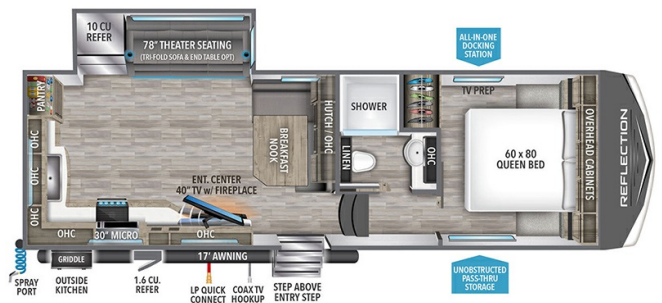

MSRP \$93,980.00

\$324 Bi-Weekly

\$0 down @ 7.99% APR for 60/240 months

(\$31,613 C.O.B.) O.A.C.

Woody's Price \$79,980.00

SPECIFICATIONS

Year	2025
Manufacturer	GRAND DESIGN
Brand	REFLECTION 150
Model	270BN
Type	Fifth Wheel
Status	New
Stock #	49693
Financing Available	✓
Warranty Available	Manufacturer
Suspension	N/A
Leveling	N/A
Exterior Length	30.9 ft.
Dry Weight	7876 lbs.
Sleeping Capacity	4 person(s)
Interior Colour	COLLINS
Exterior Colour	Fiberglass
Slideouts	1

Disclaimer: Product information, pricing and photos are as accurate as possible and are subject to change without notice.

SELLING FEATURES

Specifications and Features:

- Length (ft): 30'11"
- Width (ft): 8'0"
- Height (ft): 12'0"
- GVWR (lbs): 9995
- Dry Weight (lbs): 7876
- Payload Capacity (lbs): 2119
- Hitch Weight (lbs): 1166
- Number Of Fresh Water Holding Tanks: 1
- Total Fresh Water Tank Capacity (gal): 55
- Number Of Gra...