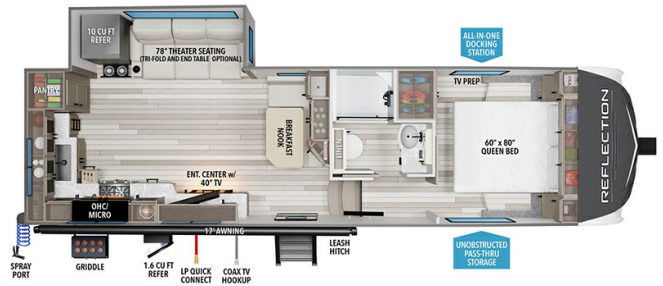

MSRP \$93,980.00

\$307 Bi-Weekly

\$0 down @ 7.99% APR for 60/240 months

(\$29,995 C.O.B.) O.A.C.

Woody's Price \$75,888.00

SPECIFICATIONS

Year	2025
Manufacturer	GRAND DESIGN
Brand	REFLECTION 150
Model	270BN
Type	Fifth Wheel
Status	New
Stock #	49693
Financing Available	✓
Warranty Available	Manufacturer
Suspension	N/A
Leveling	N/A
Exterior Length	29.9 ft.
Dry Weight	8050 lbs.
Sleeping Capacity	4 person(s)
Interior Colour	COLLINS
Exterior Colour	Fiberglass
Slideouts	1

Disclaimer: Product information, pricing and photos are as accurate as possible and are subject to change without notice.

SELLING FEATURES

Specifications and Features:

- Length (ft): 29'11"
- Width (ft): 8'0"
- Height (ft): 12'0"
- GVWR (lbs): 9995
- Dry Weight (lbs): 8050
- Payload Capacity (lbs): 1945
- Hitch Weight (lbs): 1200
- Number Of Fresh Water Holding Tanks: 1
- Total Fresh Water Tank Capacity (gal): 55
- Number Of Gra...