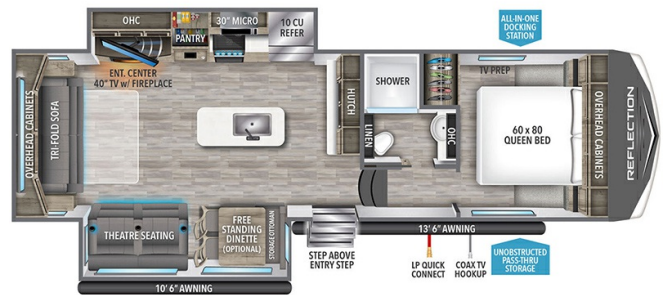

### SPECIFICATIONS

Year	2025
Manufacturer	GRAND DESIGN
Brand	REFLECTION 150
Model	295RL
Type	Fifth Wheel
Status	New
Stock #	49692
Financing Available	✓
Warranty Available	Manufacturer
Suspension	N/A
Leveling	N/A
Exterior Length	33.8 ft.
Dry Weight	8995 lbs.
Sleeping Capacity	6 person(s)
Interior Colour	COLLINS
Exterior Colour	Fiberglass
Slideouts	2

### SELLING FEATURES

Specifications and Features:

- Length (ft): 33'9"
- Width (ft): 8'0"
- Height (ft): 12'3"
- GVWR (lbs): 10995
- Dry Weight (lbs): 8995
- Payload Capacity (lbs): 2000
- Hitch Weight (lbs): 1434
- Number Of Fresh Water Holding Tanks: 1
- Total Fresh Water Tank Capacity (gal): 55
- Number Of Gra...