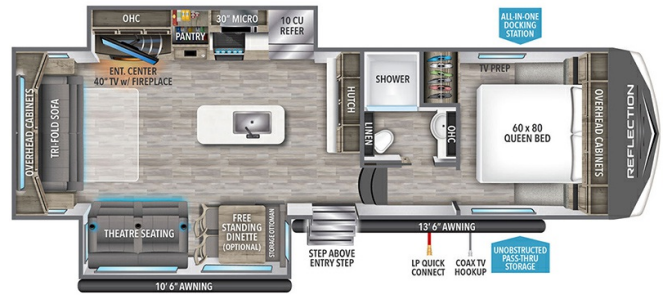

2025 GRAND DESIGN REFLECTION 150 295RL

MSRP \$98,980.00

\$348 Bi-Weekly

\$0 down @ 7.99% APR for 60/240 months

(\$33,984 C.O.B.) O.A.C.

Woody's Price \$85,980.00

SPECIFICATIONS

Year	2025
Manufacturer	GRAND DESIGN
Brand	REFLECTION 150
Model	295RL
Type	Fifth Wheel
Status	New
Stock #	49692
Financing Available	✓
Warranty Available	Manufacturer
Suspension	N/A
Leveling	N/A
Exterior Length	33.8 ft.
Dry Weight	8995 lbs.
Sleeping Capacity	6 person(s)
Interior Colour	COLLINS
Exterior Colour	Fiberglass
Slideouts	2

Disclaimer: Product information, pricing and photos are as accurate as possible and are subject to change without notice.

SELLING FEATURES

Specifications and Features:

- Length (ft): 33'9"
- Width (ft): 8'0"
- Height (ft): 12'3"
- GVWR (lbs): 10995
- Dry Weight (lbs): 8995
- Payload Capacity (lbs): 2000
- Hitch Weight (lbs): 1434
- Number Of Fresh Water Holding Tanks: 1
- Total Fresh Water Tank Capacity (gal): 55
- Number Of Gra...