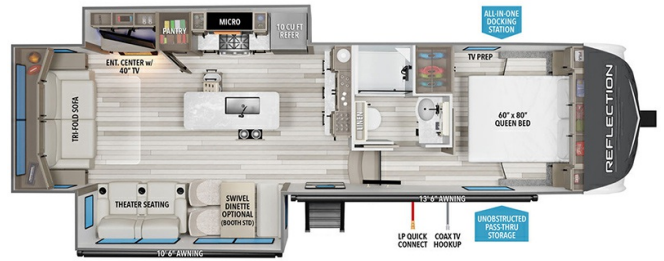

2025 GRAND DESIGN REFLECTION 150 295RL

MSRP \$104,980.00

\$364 Bi-Weekly

\$0 down @ 7.99% APR for 60/240 months

(\$35,565 C.O.B.) O.A.C.

Woody's Price \$89,980.00

SPECIFICATIONS

Year	2025
Manufacturer	GRAND DESIGN
Brand	REFLECTION 150
Model	295RL
Type	Fifth Wheel
Status	New
Stock #	49692
Financing Available	✓
Warranty Available	Manufacturer
Suspension	N/A
Leveling	N/A
Exterior Length	32.8 ft.
Dry Weight	9045 lbs.
Sleeping Capacity	6 person(s)
Interior Colour	COLLINS
Exterior Colour	Fiberglass
Slideouts	2

Disclaimer: Product information, pricing and photos are as accurate as possible and are subject to change without notice.

SELLING FEATURES

Specifications and Features:

- Length (ft): 32'9"
- Width (ft): 8'0"
- Height (ft): 12'3"
- GVWR (lbs): 10995
- Dry Weight (lbs): 9045
- Payload Capacity (lbs): 1950
- Hitch Weight (lbs): 1460
- Number Of Fresh Water Holding Tanks: 1
- Total Fresh Water Tank Capacity (gal): 55
- Number Of Gra...