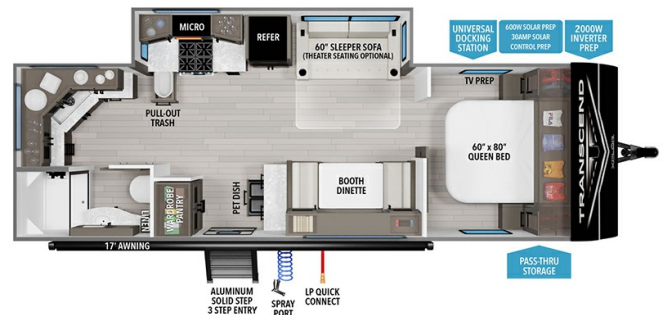

MSRP \$56,980.00

\$202 Bi-Weekly

\$0 down @ 7.99% APR for 60/240 months

(\$19,755 C.O.B.) O.A.C.

Woody's Price \$49,980.00

SPECIFICATIONS

Year	2025
Manufacturer	GRAND DESIGN
Brand	TRANSCEND
Model	25MLX
Type	Travel Trailer
Status	New
Stock #	49691
Financing Available	✓
Warranty Available	Manufacturer
Suspension	N/A
Leveling	N/A
Exterior Length	29.8 ft.
Dry Weight	7495 lbs.
Sleeping Capacity	6 person(s)
Interior Colour	LUNA
Exterior Colour	Aluminum
Slideouts	1

Disclaimer: Product information, pricing and photos are as accurate as possible and are subject to change without notice.

SELLING FEATURES

Specifications and Features:

- Length (ft): 29'9"
- Width (ft): 8'0"
- Height (ft): 11'0"
- Interior Height (ft): 6'6"
- GVWR (lbs): 7495
- Number Of Fresh Water Holding Tanks: 1
- Total Fresh Water Tank Capacity (gal): 56
- Number Of Gray Water Holding Tanks: 1
- Total Gray Water Tank Capacity: 56