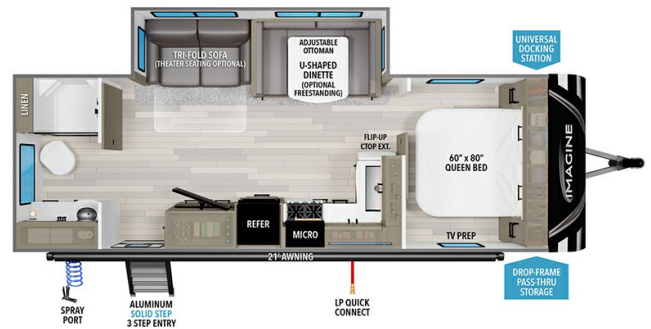

### SPECIFICATIONS

Year	2025
Manufacturer	GRAND DESIGN
Brand	IMAGINE
Model	2600RB
Type	Travel Trailer
Status	New
Stock #	49690
Financing Available	✓
Warranty Available	Manufacturer
Suspension	N/A
Leveling	N/A
Exterior Length	29.7 ft.
Dry Weight	5795 lbs.
Sleeping Capacity	6 person(s)
Interior Colour	HEARTHSTONE
Exterior Colour	Fiberglass
Slideouts	1

### SELLING FEATURES

Specifications and Features:

- Length (ft): 29'8"
- Width (ft): 8'0"
- Height (ft): 11'2"
- Interior Height (ft): 6'9"
- GVWR (lbs): 7850
- Dry Weight (lbs): 5795
- Hitch Weight (lbs): 594
- Number Of Fresh Water Holding Tanks: 1
- Total Fresh Water Tank Capacity (gal): 52
- Number Of Gray Wa...