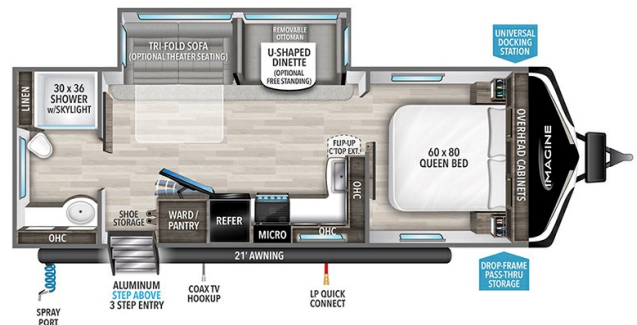

MSRP \$71,980.00

\$251 Bi-Weekly

\$0 down @ 7.99% APR for 60/240 months

(\$24,498 C.O.B.) O.A.C.

Woody's Price \$61,980.00

SPECIFICATIONS

Year	2025
Manufacturer	GRAND DESIGN
Brand	IMAGINE
Model	2600RB
Type	Travel Trailer
Status	New
Stock #	49690
Financing Available	✓
Warranty Available	Manufacturer
Suspension	N/A
Leveling	N/A
Exterior Length	29.7 ft.
Dry Weight	5795 lbs.
Sleeping Capacity	6 person(s)
Interior Colour	HEARTHSTONE
Exterior Colour	Fiberglass
Slideouts	1

Disclaimer: Product information, pricing and photos are as accurate as possible and are subject to change without notice.

SELLING FEATURES

Specifications and Features:

- Length (ft): 29'8"
- Width (ft): 8'0"
- Height (ft): 11'2"
- Interior Height (ft): 6'9"
- GVWR (lbs): 7850
- Dry Weight (lbs): 5795
- Payload Capacity (lbs): 2055
- Hitch Weight (lbs): 594
- Number Of Fresh Water Holding Tanks: 1
- Total Fresh Water Tank Capacit...