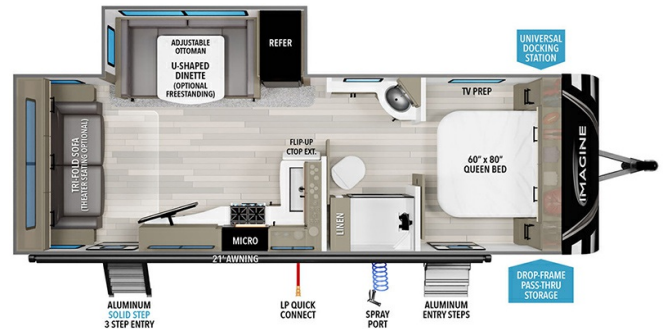

MSRP \$74,980.00

\$245 Bi-Weekly

\$0 down @ 7.99% APR for 60/240 months

(\$23,942 C.O.B.) O.A.C.

Woody's Price \$60,572.00

SPECIFICATIONS

Year	2025
Manufacturer	GRAND DESIGN
Brand	IMAGINE
Model	2500RL
Type	Travel Trailer
Status	New
Stock #	49689
Financing Available	✓
Warranty Available	Manufacturer
Suspension	N/A
Leveling	N/A
Exterior Length	29.8 ft.
Dry Weight	5857 lbs.
Sleeping Capacity	6 person(s)
Interior Colour	HEARTHSTONE
Exterior Colour	Fiberglass
Slideouts	1

Disclaimer: Product information, pricing and photos are as accurate as possible and are subject to change without notice.

SELLING FEATURES

Specifications and Features:

- Length (ft): 29'10"
- Width (ft): 8'0"
- Height (ft): 11'2"
- Interior Height (ft): 6'9"
- GVWR (lbs): 7850
- Dry Weight (lbs): 5857
- Hitch Weight (lbs): 581
- Number Of Fresh Water Holding Tanks: 1
- Total Fresh Water Tank Capacity (gal): 52
- Number Of Gray W...