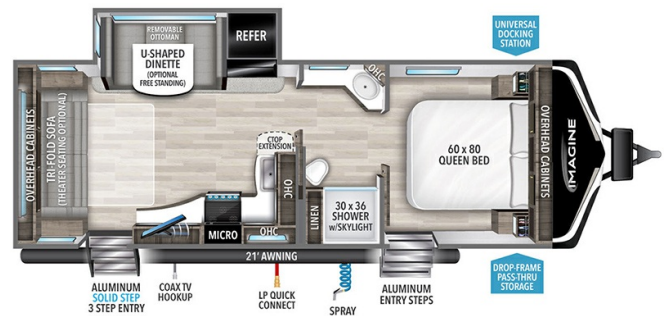

### SPECIFICATIONS

Year	2025
Manufacturer	GRAND DESIGN
Brand	IMAGINE
Model	2500RL
Type	Travel Trailer
Status	New
Stock #	49689
Financing Available	✓
Warranty Available	Manufacturer
Suspension	N/A
Leveling	N/A
Exterior Length	29.8 ft.
Dry Weight	5857 lbs.
Sleeping Capacity	6 person(s)
Interior Colour	HEARTHSTONE
Exterior Colour	Fiberglass
Slideouts	1

### SELLING FEATURES

Specifications and Features:

- Length (ft): 29'10"
- Width (ft): 8'0"
- Height (ft): 11'2"
- Interior Height (ft): 6'9"
- GVWR (lbs): 7850
- Dry Weight (lbs): 5857
- Payload Capacity (lbs): 1993
- Hitch Weight (lbs): 581
- Number Of Fresh Water Holding Tanks: 1
- Total Fresh Water Tank Capacity...