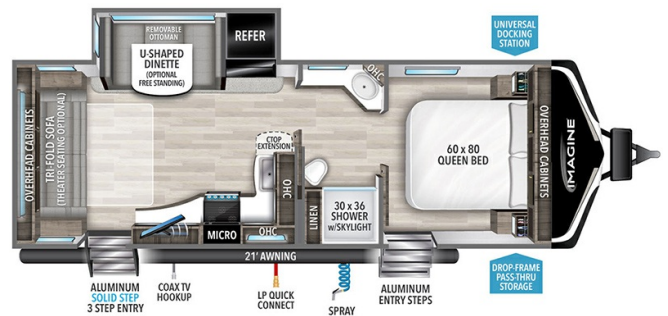

MSRP \$71,980.00

\$251 Bi-Weekly

\$0 down @ 7.99% APR for 60/240 months

(\$24,498 C.O.B.) O.A.C.

Woody's Price \$61,980.00

SPECIFICATIONS

Year	2025
Manufacturer	GRAND DESIGN
Brand	IMAGINE
Model	2500RL
Type	Travel Trailer
Status	New
Stock #	49689
Financing Available	✓
Warranty Available	Manufacturer
Suspension	N/A
Leveling	N/A
Exterior Length	29.8 ft.
Dry Weight	5857 lbs.
Sleeping Capacity	6 person(s)
Interior Colour	HEARTHSTONE
Exterior Colour	Fiberglass
Slideouts	1

Disclaimer: Product information, pricing and photos are as accurate as possible and are subject to change without notice.

SELLING FEATURES

Specifications and Features:

- Length (ft): 29'10"
- Width (ft): 8'0"
- Height (ft): 11'2"
- Interior Height (ft): 6'9"
- GVWR (lbs): 7850
- Dry Weight (lbs): 5857
- Payload Capacity (lbs): 1993
- Hitch Weight (lbs): 581
- Number Of Fresh Water Holding Tanks: 1
- Total Fresh Water Tank Capacity...