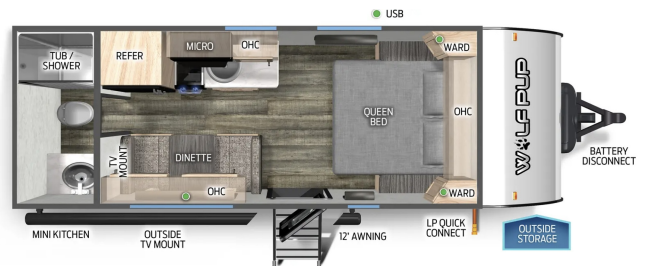

2025 FOREST RIVER WOLF PUP 16FQW

\$29,995.00

Originally ~~\$38,995.00~~

\$140 Bi-Weekly

SPECIFICATIONS

Year	2025
Manufacturer	FOREST RIVER
Brand	WOLF PUP
Model	16FQW
Type	Travel Trailer
Status	New
Stock #	P2944
Financing Available	✓
Warranty Available	✓
Suspension	N/A
Leveling	N/A
Exterior Length	21.8 ft.
Dry Weight	3619 lbs.
Sleeping Capacity	3 person(s)
Interior Colour	Beige/Black
Exterior Colour	Aluminum
Slideouts	N/A

Disclaimer: Product information, pricing and photos are as accurate as possible and are subject to change without notice.

SELLING FEATURES

Specifications and Features:

- Length (ft): 21'10"
- Width (ft): 7'6"
- Height (ft): 10.6
- Dry Weight (lbs): 2919
- Payload Capacity (lbs): 1926
- Hitch Weight (lbs): 428
- Number Of Fresh Water Holding Tanks: 1
- Total Fresh Water Tank Capacity (gal): 26
- Number Of Gray Water Holding Tanks: 1...