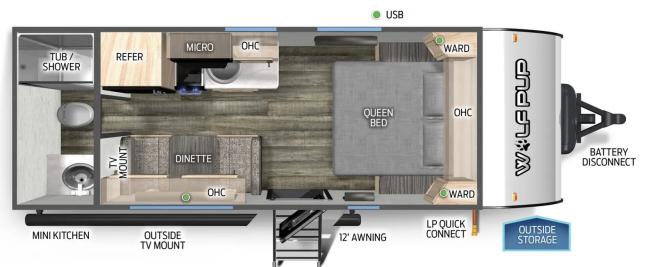

**SPECIAL UNIT**

**\$25,995.00**

Originally \$29,995

**\$121 Bi-Weekly**

**2025 FOREST RIVER WOLF PUP 16FQW**

**SPECIFICATIONS**

Year	2025
Manufacturer	FOREST RIVER
Brand	WOLF PUP
Model	16FQW
Type	Travel Trailer
Status	New
Stock #	P2944
Financing Available	✓
Warranty Available	✓
Suspension	N/A
Leveling	N/A
Exterior Length	21.8 ft.
Dry Weight	3619 lbs.
Sleeping Capacity	3 person(s)
Interior Colour	Beige/Black
Exterior Colour	Aluminum
Slideouts	N/A

**Disclaimer:** Product information, pricing and photos are as accurate as possible and are subject to change without notice.

**SELLING FEATURES**

Specifications and Features:

- Length (ft): 21'10"
- Width (ft): 7'6"
- Height (ft): 10.6
- Dry Weight (lbs): 2919
- Payload Capacity (lbs): 1926
- Hitch Weight (lbs): 428
- Number Of Fresh Water Holding Tanks: 1
- Total Fresh Water Tank Capacity (gal): 26
- Number Of Gray Water Holding Tanks: 1...