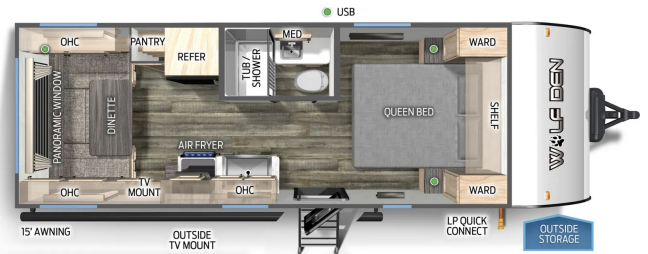

2025 FOREST RIVER GREY WOLF 20RDSE

\$30,995.00

Originally \$45,493.00

SPECIFICATIONS

Year	2025
Manufacturer	FOREST RIVER
Brand	GREY WOLF
Model	20RDSE
Type	Travel Trailer
Status	New
Stock #	P2949
Financing Available	✓
Warranty Available	✓
Suspension	N/A
Leveling	N/A
Exterior Length	20.0 ft.
Dry Weight	4053 lbs.
Sleeping Capacity	4 person(s)
Interior Colour	N/A
Exterior Colour	Aluminum
Slideouts	N/A