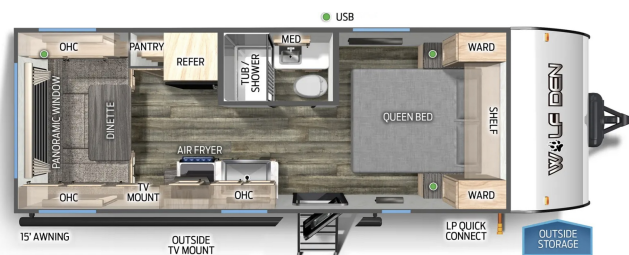

2025 FOREST RIVER GREY WOLF/ WOLF DEN 20RDSE

\$30,995.00

Originally ~~\$45,493.00~~

\$149 Bi-Weekly

SPECIFICATIONS

Year	2025
Manufacturer	FOREST RIVER
Brand	GREY WOLF/ WOLF DEN
Model	20RDSE
Type	Travel Trailer
Status	New
Stock #	P2908
Financing Available	✓
Warranty Available	✓
Suspension	N/A
Leveling	N/A
Exterior Length	20.0 ft.
Dry Weight	4053 lbs.
Sleeping Capacity	4 person(s)
Interior Colour	N/A
Exterior Colour	Aluminum
Slideouts	N/A