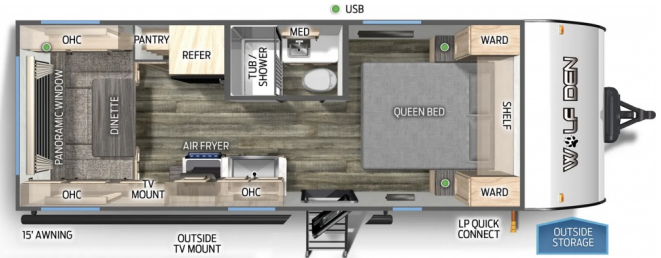

\$30,995.00

Originally ~~\$45,493.00~~

\$149 Bi-Weekly

SPECIFICATIONS

Year	2025
Manufacturer	FOREST RIVER
Brand	GREY WOLF
Model	20RDSE
Type	Travel Trailer
Status	New
Stock #	Incoming
Financing Available	✓
Warranty Available	✓
Suspension	N/A
Leveling	N/A
Exterior Length	20.0 ft.
Dry Weight	4053 lbs.
Sleeping Capacity	4 person(s)
Interior Colour	N/A
Exterior Colour	Aluminum
Slideouts	N/A