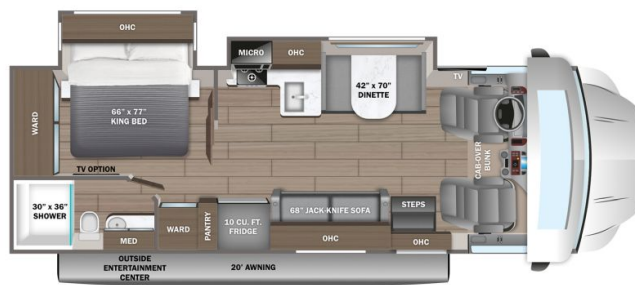

2025 JAYCO GREYHAWK XL 32U

SPECIFICATIONS

Year	2025
Manufacturer	JAYCO
Brand	GREYHAWK XL
Model	32U
Type	Motorhome
Class	C
Fuel Type	DIESEL
Status	New
Stock #	22670
Financing Available	✘
Warranty Available	✘
Odometer	745 kms.
VIN	1FDF6LT5RDA14155
Chassis	N/A
Engine	N/A
Transmission	N/A
Suspension	N/A
Leveling	N/A
Exterior Length	33.5 ft.
Dry Weight	N/A lbs.
Sleeping Capacity	8 person(s)
Interior Colour	Stillwater
Exterior Colour	Argent Silver Partial Paint
Slideouts	2

Disclaimer: Product information, pricing and photos are as accurate as possible and are subject to change without notice.

SELLING FEATURES

Introducing the 2025 Greyhawk XL 32U from Jayco, The Greyhawk XL 32U is guaranteed to deliver a powerful, smooth and comfortable journey, no matter the terrain. This C class motorhome sleeps up to 8 people. The Greyhawk XL 32U rides on a Ford F600 4x4 chassis, powered by a 6.7L Power Stroke V8 Tu...