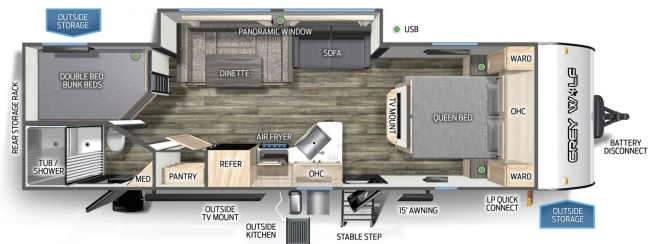

**SPECIAL UNIT**

**\$39,995.00**

Originally \$42,995

\$201 Bi-Weekly

**2025 FOREST RIVER GREY WOLF 26DBH**

**SPECIFICATIONS**

Year	2025
Manufacturer	FOREST RIVER
Brand	GREY WOLF
Model	26DBH
Type	Travel Trailer
Status	New
Stock #	P2956
Financing Available	✓
Warranty Available	✓
Suspension	N/A
Leveling	N/A
Exterior Length	31.8 ft.
Dry Weight	5795 lbs.
Sleeping Capacity	10 person(s)
Interior Colour	N/A
Exterior Colour	Aluminum
Slideouts	1

**Disclaimer:** Product information, pricing and photos are as accurate as possible and are subject to change without notice.

**SELLING FEATURES**

Specifications and Features:

- Length (ft): 31'9"
- Width (ft): 8'0"
- Height (ft): 10'6"
- Dry Weight (lbs): 5795
- Payload Capacity (lbs): 1930
- Hitch Weight (lbs): 725
- Number Of Fresh Water Holding Tanks: 1
- Total Fresh Water Tank Capacity (gal): 40
- Number Of Gray Water Holding Tanks...