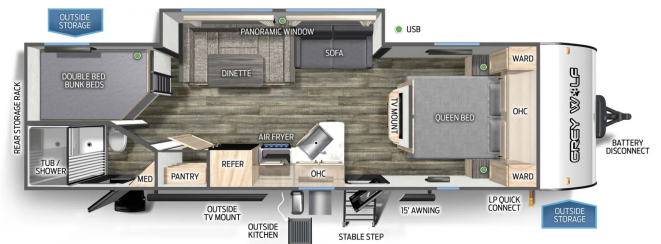

SPECIAL UNIT

\$39,995.00

Originally \$42,995

\$187 Bi-Weekly

2025 FOREST RIVER GREY WOLF 26DBH

SPECIFICATIONS

Year	2025
Manufacturer	FOREST RIVER
Brand	GREY WOLF
Model	26DBH
Type	Travel Trailer
Status	New
Stock #	P2956
Financing Available	✓
Warranty Available	✓
Suspension	N/A
Leveling	N/A
Exterior Length	31.8 ft.
Dry Weight	5795 lbs.
Sleeping Capacity	10 person(s)
Interior Colour	N/A
Exterior Colour	Aluminum
Slideouts	1

Disclaimer: Product information, pricing and photos are as accurate as possible and are subject to change without notice.

SELLING FEATURES

Specifications and Features:

- Length (ft): 31'9"
- Width (ft): 8'0"
- Height (ft): 10'6"
- Dry Weight (lbs): 5795
- Payload Capacity (lbs): 1930
- Hitch Weight (lbs): 725
- Number Of Fresh Water Holding Tanks: 1
- Total Fresh Water Tank Capacity (gal): 40
- Number Of Gray Water Holding Tanks...