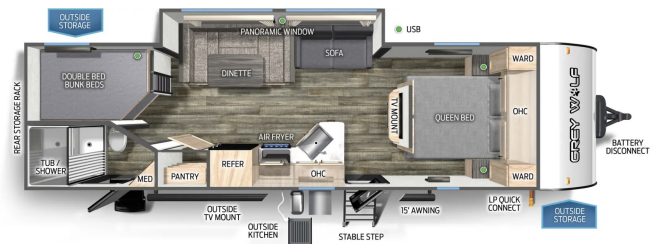

SPECIAL UNIT

\$39,995.00

Originally \$42,995

\$187 Bi-Weekly

2025 FOREST RIVER GREY WOLF 26DBH

SPECIFICATIONS

Year	2025
Manufacturer	FOREST RIVER
Brand	GREY WOLF
Model	26DBH
Type	Travel Trailer
Status	New
Stock #	P2963
Financing Available	✓
Warranty Available	✓
Suspension	N/A
Leveling	N/A
Exterior Length	31.8 ft.
Dry Weight	5795 lbs.
Sleeping Capacity	10 person(s)
Interior Colour	N/A
Exterior Colour	Aluminum
Slideouts	1

Disclaimer: Product information, pricing and photos are as accurate as possible and are subject to change without notice.

SELLING FEATURES

Specifications and Features:

- Length (ft): 31'9"
- Width (ft): 8'0"
- Height (ft): 10'6"
- Dry Weight (lbs): 5795
- Payload Capacity (lbs): 1930
- Hitch Weight (lbs): 725
- Number Of Fresh Water Holding Tanks: 1
- Total Fresh Water Tank Capacity (gal): 40
- Number Of Gray Water Holding Tanks...