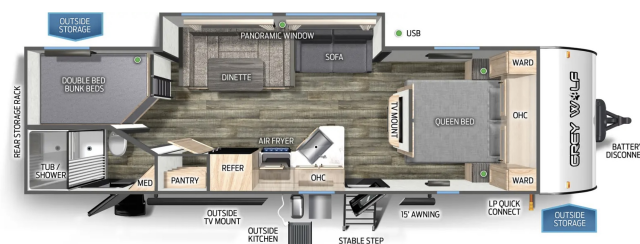

### SPECIFICATIONS

Year	2025
Manufacturer	FOREST RIVER
Brand	GREY WOLF
Model	26DBH
Type	Travel Trailer
Status	New
Stock #	P2963
Financing Available	✓
Warranty Available	✓
Suspension	N/A
Leveling	N/A
Exterior Length	31.8 ft.
Dry Weight	5795 lbs.
Sleeping Capacity	10 person(s)
Interior Colour	N/A
Exterior Colour	Aluminum
Slideouts	1

### SELLING FEATURES

Specifications and Features:

- Length (ft): 31'9"
- Width (ft): 8'0"
- Height (ft): 10'6"
- Dry Weight (lbs): 5795
- Payload Capacity (lbs): 1930
- Hitch Weight (lbs): 725
- Number Of Fresh Water Holding Tanks: 1
- Total Fresh Water Tank Capacity (gal): 40
- Number Of Gray Water Holding Tanks...