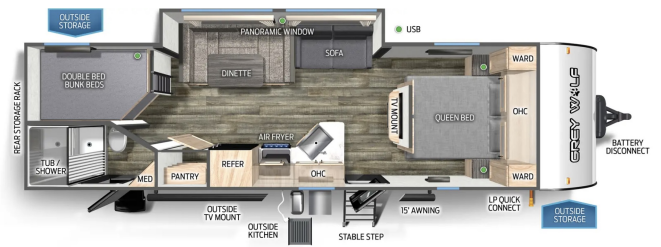

SPECIAL UNIT

\$39,995.00

Originally \$42,995

\$201 Bi-Weekly

2025 FOREST RIVER GREY WOLF 26DBH

SPECIFICATIONS

Year	2025
Manufacturer	FOREST RIVER
Brand	GREY WOLF
Model	26DBH
Type	Travel Trailer
Status	New
Stock #	P2963
Financing Available	✓
Warranty Available	✓
Suspension	N/A
Leveling	N/A
Exterior Length	31.8 ft.
Dry Weight	5795 lbs.
Sleeping Capacity	10 person(s)
Interior Colour	N/A
Exterior Colour	Aluminum
Slideouts	1

Disclaimer: Product information, pricing and photos are as accurate as possible and are subject to change without notice.

SELLING FEATURES

Specifications and Features:

- Length (ft): 31'9"
- Width (ft): 8'0"
- Height (ft): 10'6"
- Dry Weight (lbs): 5795
- Payload Capacity (lbs): 1930
- Hitch Weight (lbs): 725
- Number Of Fresh Water Holding Tanks: 1
- Total Fresh Water Tank Capacity (gal): 40
- Number Of Gray Water Holding Tanks...