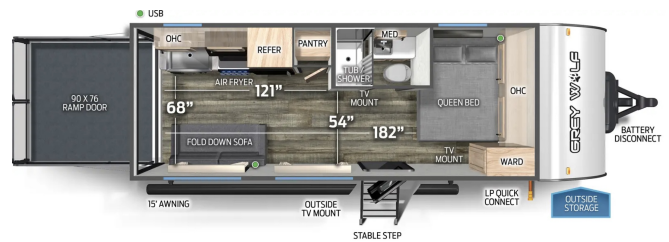

SPECIAL UNIT

\$34,995.00

Originally \$38,995

\$181 Bi-Weekly

2025 FOREST RIVER GREY WOLF 18RR

SPECIFICATIONS

Year	2025
Manufacturer	FOREST RIVER
Brand	GREY WOLF
Model	18RR
Type	Toy Hauler
Status	New
Stock #	18RR1
Financing Available	✓
Warranty Available	✓
Suspension	N/A
Leveling	N/A
Exterior Length	24.1 ft.
Dry Weight	4463 lbs.
Sleeping Capacity	4 person(s)
Interior Colour	N/A
Exterior Colour	Aluminum
Slideouts	N/A

Disclaimer: Product information, pricing and photos are as accurate as possible and are subject to change without notice.

SELLING FEATURES

Specifications and Features:

- Length (ft): 24'1"
- Width (ft): 8'0"
- Height (ft): 10'6"
- GVWR (lbs): 7550
- Dry Weight (lbs): 4463
- Payload Capacity (lbs): 3087
- Hitch Weight (lbs): 550
- Number Of Fresh Water Holding Tanks: 1
- Total Fresh Water Tank Capacity (gal): 40
- Number Of Gray ...