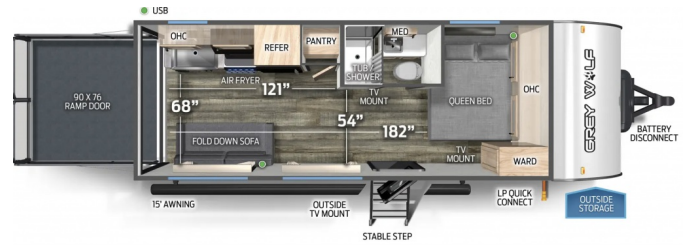

2025 FOREST RIVER GREY WOLF 18RR

\$35,995.00

\$174 Bi-Weekly

SPECIFICATIONS

Year	2025
Manufacturer	FOREST RIVER
Brand	GREY WOLF
Model	18RR
Type	Toy Hauler
Status	New
Stock #	Incoming
Financing Available	✓
Warranty Available	✓
Suspension	N/A
Leveling	N/A
Exterior Length	24.1 ft.
Dry Weight	4463 lbs.
Sleeping Capacity	4 person(s)
Interior Colour	N/A
Exterior Colour	Aluminum
Slideouts	N/A

Disclaimer: Product information, pricing and photos are as accurate as possible and are subject to change without notice.

SELLING FEATURES

Specifications and Features:

- Length (ft): 24'1"
- Width (ft): 8'0"
- Height (ft): 10'6"
- GVWR (lbs): 7550
- Dry Weight (lbs): 4463
- Payload Capacity (lbs): 3087
- Hitch Weight (lbs): 550
- Number Of Fresh Water Holding Tanks: 1
- Total Fresh Water Tank Capacity (gal): 40
- Number Of Gray ...