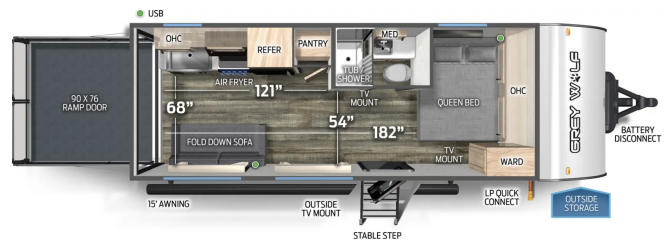

SPECIAL UNIT

\$33,995.00

Originally \$35,995

\$159 Bi-Weekly

2025 FOREST RIVER GREY WOLF 18RR

SPECIFICATIONS

Year	2025
Manufacturer	FOREST RIVER
Brand	GREY WOLF
Model	18RR
Type	Toy Hauler
Status	New
Stock #	P2948
Financing Available	✓
Warranty Available	✓
Suspension	N/A
Leveling	N/A
Exterior Length	24.1 ft.
Dry Weight	4463 lbs.
Sleeping Capacity	4 person(s)
Interior Colour	N/A
Exterior Colour	Aluminum
Slideouts	N/A

Disclaimer: Product information, pricing and photos are as accurate as possible and are subject to change without notice.

SELLING FEATURES

Specifications and Features:

- Length (ft): 24'1"
- Width (ft): 8'0"
- Height (ft): 10'6"
- GVWR (lbs): 7550
- Dry Weight (lbs): 4463
- Payload Capacity (lbs): 3087
- Hitch Weight (lbs): 550
- Number Of Fresh Water Holding Tanks: 1
- Total Fresh Water Tank Capacity (gal): 40
- Number Of Gray ...