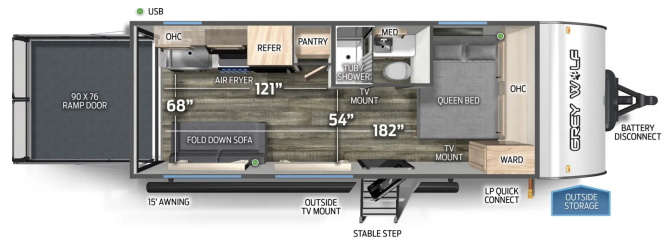

**SPECIAL UNIT**

**\$33,995.00**

Originally \$35,995

\$174 Bi-Weekly

**2025 FOREST RIVER GREY WOLF 18RR**

**SPECIFICATIONS**

Year	2025
Manufacturer	FOREST RIVER
Brand	GREY WOLF
Model	18RR
Type	Toy Hauler
Status	New
Stock #	P2948
Financing Available	✓
Warranty Available	✓
Suspension	N/A
Leveling	N/A
Exterior Length	24.1 ft.
Dry Weight	4463 lbs.
Sleeping Capacity	4 person(s)
Interior Colour	N/A
Exterior Colour	Aluminum
Slideouts	N/A

**Disclaimer:** Product information, pricing and photos are as accurate as possible and are subject to change without notice.

**SELLING FEATURES**

Specifications and Features:

- Length (ft): 24'1"
- Width (ft): 8'0"
- Height (ft): 10'6"
- GVWR (lbs): 7550
- Dry Weight (lbs): 4463
- Payload Capacity (lbs): 3087
- Hitch Weight (lbs): 550
- Number Of Fresh Water Holding Tanks: 1
- Total Fresh Water Tank Capacity (gal): 40
- Number Of Gray ...