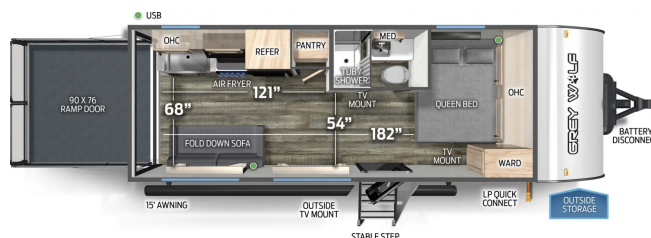

2025 FOREST RIVER GREY WOLF 18RR

\$35,995.00

\$174 Bi-Weekly

SPECIFICATIONS

Year	2025
Manufacturer	FOREST RIVER
Brand	GREY WOLF
Model	18RR
Type	Toy Hauler
Status	New
Stock #	P2947
Financing Available	✓
Warranty Available	✓
Suspension	N/A
Leveling	N/A
Exterior Length	24.1 ft.
Dry Weight	4463 lbs.
Sleeping Capacity	4 person(s)
Interior Colour	N/A
Exterior Colour	Aluminum
Slideouts	N/A

Disclaimer: Product information, pricing and photos are as accurate as possible and are subject to change without notice.

SELLING FEATURES

Specifications and Features:

- Length (ft): 24'1"
- Width (ft): 8'0"
- Height (ft): 10'6"
- GVWR (lbs): 7550
- Dry Weight (lbs): 4463
- Payload Capacity (lbs): 3087
- Hitch Weight (lbs): 550
- Number Of Fresh Water Holding Tanks: 1
- Total Fresh Water Tank Capacity (gal): 40
- Number Of Gray ...