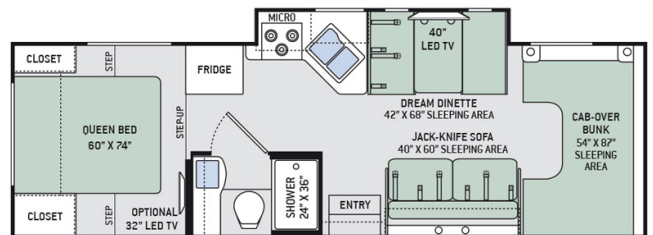

WOODY'S RV WORLD CALGARY

weleads@woodysrvcalgary.dsmesssage.com 1-866-383-2727

11700 - 29th Street SE, Calgary, AB T2Z 3W9

Local 1-403-258-2727 | Fax 1-403-279-7444 | <https://www.woodysrv.com/>

2019 THOR MOTOR COACH FOUR WINDS 28Z

MSRP $114,000.00

$453 Bi-Weekly

$0 down @ 7.99% APR for 60/180 months

($37,061 C.O.B.) O.A.C.

Woody's Price $97,980.00

SPECIFICATIONS

Year	2019
Manufacturer	THOR MOTOR COACH
Brand	FOUR WINDS
Model	28Z
Type	Motorhome
Class	C
Fuel Type	Gas
Status	PreOwned
Stock #	47524B
Financing Available	✓
Warranty Available	For Purchase
Odometer	68885 kms.
VIN	1FDXE4FS7KDC15334
Chassis	Ford E450
Engine	305HP V10
Transmission	AUTO
Suspension	N/A
Leveling	N/A
Exterior Length	29.9 ft.
Dry Weight	14500 lbs.
Sleeping Capacity	8 person(s)
Interior Colour	N/A
Exterior Colour	Fiberglass
Slideouts	1

Disclaimer: Product information, pricing and photos are as accurate as possible and are subject to change without notice.

SELLING FEATURES

Specifications and Features:

- Chassis Brand: Ford
- Engine Type: V10
- Chassis Model: E450
- Cylinders: 10
- Horsepower (bhp): 305
- Torque (Ft Lbs): 420
- Fuel Type: Gas
- Transmission Brand: TorqShift
- Transmission Type: Automatic
- Number Of Speeds: 6
- Driveline Type: 4X2
- Length (ft):...

OPTIONS & EQUIPMENT

- ALUMINIUM / FIBREGLASS SIDING
- DELUXE PAINT / GRAPHICS
- 1X SLIDE
- SLIDE TOPPERS
- POWER AWNING(S)
- AIR CONDITIONING
- PROPANE FURNACE
- GAS / ELECTRIC WATER HEATER
- EXTERIOR SHOWER
- BATTERY DISCONNECT