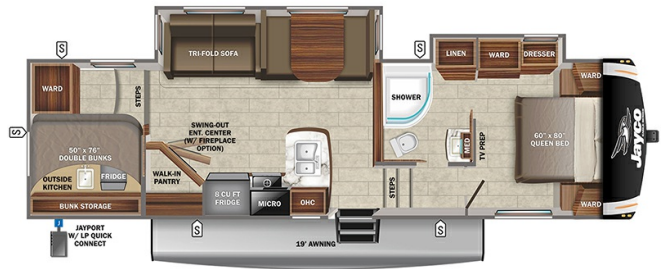

SPECIFICATIONS

Year	2022
Manufacturer	JACO
Brand	EAGLE
Model	29.5 BHDS
Type	Fifth Wheel
Status	PreOwned
Stock #	12806
Financing Available	✓
Warranty Available	✓
Suspension	N/A
Leveling	N/A
Exterior Length	34.3 ft.
Dry Weight	9245 lbs.
Sleeping Capacity	10 person(s)
Interior Colour	N/A
Exterior Colour	Fiberglass
Slideouts	2

Disclaimer: Product information, pricing and photos are as accurate as possible and are subject to change without notice.

SELLING FEATURES

Specifications and Features:

- Length (ft): 34'4"
- Width (ft): 8'1"
- Height (ft): 13'1"
- Interior Height (ft): 8'5"
- Dry Weight (lbs): 9245
- Payload Capacity (lbs): 2005
- Hitch Weight (lbs): 1745
- Number Of Fresh Water Holding Tanks: 1
- Total Fresh Water Tank Capacity (gal): 81
- Numb...

OPTIONS & EQUIPMENT

- POWER AWNING
- OUTSIDE SPEAKERS
- ROOF LADDER
- SPARE TIRE + CARRIER
- OUTSIDE SHOWER
- 6 GALLON WATER HEATER
- 50 AMP SERVICE
- BLACK TANK FLUSH
- CABLE/SATELLITE READY
- DINETTE/SOFA SLIDE
- 2ND ROOF AIR CONDITIONER
- DUCTED AIR
- SOLID SURFACE COUNTERTOP
- MICROWAVE
- 3 BURNER STOVE W/GAS OVEN
- 2 DOOR REFRIGERATOR
- RAISED REFRIGERATOR FRONTS
- TV ANTENNA W/BOOSTER
- LIVING ROOM TV
- FIREPLACE