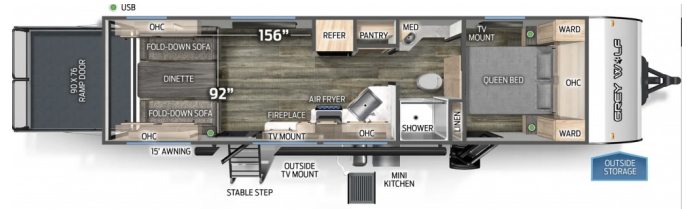

\$44,995.00

Originally ~~\$54,953.00~~

\$198 Bi-Weekly

SPECIFICATIONS

Year	2025
Manufacturer	FOREST RIVER
Brand	GREY WOLF
Model	24RRT
Type	Toy Hauler
Status	New
Stock #	Incoming
Financing Available	✓
Warranty Available	✓
Suspension	N/A
Leveling	N/A
Exterior Length	33.4 ft.
Dry Weight	5853 lbs.
Sleeping Capacity	N/A person(s)
Interior Colour	N/A
Exterior Colour	N/A
Slideouts	N/A

CCC

2,142 lb.

EXTERIOR LENGTH

33' 4"

EXTERIOR HEIGHT

10' 6"

EXTERIOR WIDTH

96"