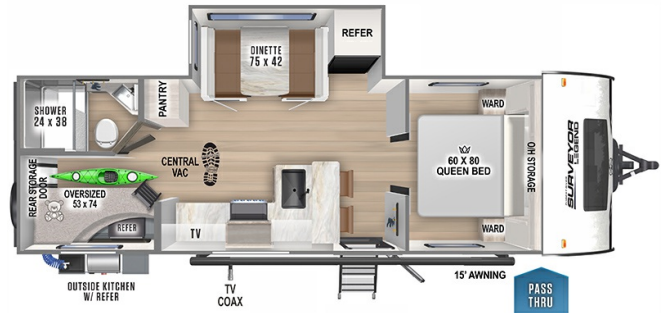

CASCADE

sales@towtallycamping.com 1-530-241-7848

2425 Cascade Blvd., Redding, CA 96003

Local 1-530-241-7848 | <https://www.towtallycamping.com/>

2025 FOREST RIVER SURVEYOR LEGEND 260BHLE

\$34,992.00

Originally \$48,575.00

SPECIFICATIONS

Year	2025
Manufacturer	FOREST RIVER
Brand	SURVEYOR LEGEND
Model	260BHLE
Type	Travel Trailer
Status	New
Stock #	SV478941
Financing Available	✓
Warranty Available	✓
Suspension	N/A
Leveling	N/A
Exterior Length	29.9 ft.
Dry Weight	5778 lbs.
Sleeping Capacity	6 person(s)
Interior Colour	Desert Canyon
Exterior Colour	Fiberglass
Slideouts	1

Disclaimer: Product information, pricing and photos are as accurate as possible and are subject to change without notice.

SELLING FEATURES

Specifications and Features:

- Length (ft): 29'11"
- Width (ft): 8'0"
- Height (ft): 11'3"
- Interior Height (ft): 6'10"
- GVWR (lbs): 7740
- Dry Weight (lbs): 5778
- Payload Capacity (lbs): 1962
- Hitch Weight (lbs): 740
- Number Of Fresh Water Holding Tanks: 1
- Total Fresh Water Tank Capac...