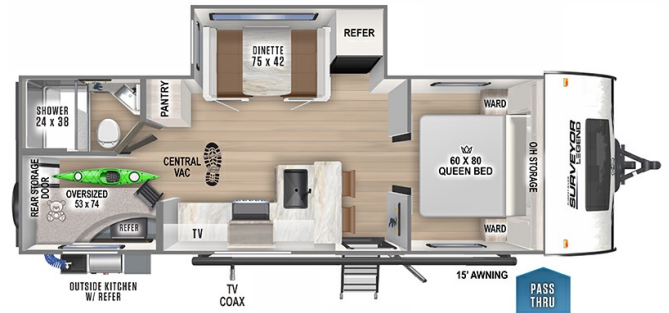

SPECIFICATIONS

Year	2025
Manufacturer	FOREST RIVER
Brand	SURVEYOR LEGEND
Model	260BHLE
Type	Travel Trailer
Status	New
Stock #	SV478941
Financing Available	✓
Warranty Available	✓
Suspension	N/A
Leveling	N/A
Exterior Length	29.9 ft.
Dry Weight	5778 lbs.
Sleeping Capacity	6 person(s)
Interior Colour	Desert Canyon
Exterior Colour	Fiberglass
Slideouts	1

Disclaimer: Product information, pricing and photos are as accurate as possible and are subject to change without notice.

SELLING FEATURES

Specifications and Features:

- Length (ft): 29'11"
- Width (ft): 8'0"
- Height (ft): 11'3"
- Interior Height (ft): 6'10"
- GVWR (lbs): 7740
- Dry Weight (lbs): 5778
- Payload Capacity (lbs): 1962
- Hitch Weight (lbs): 740
- Number Of Fresh Water Holding Tanks: 1
- Total Fresh Water Tank Capac...

- HD TV
- Residential Faucets
- Surf(x)® Seamless Countertops T/O
- Residential Dinette Light
- Residential Range Top w/ Glass Cover
- Residential Vanity Mirror w/ Storage
- Under Bed Storage Drawers & Motion Lighting (Select Models)
- EZ-Open Trifold Sofa (Select Models)
- Congoleum® Carefree Linoleum
- Outdoor Kitchen - Gas Griddle Sink Refer (Sub-4s - Griddle & Shelf)
- Exterior Spray Port
- Power Tongue Jack w/ Hitch Light
- Black Tank Flush
- Aluminum Wheels
- Motion Sensor LED Lighting in Front P/T
- 3/4" Drillbit for Manual Jacks
- Roof Ladder Prep
- Rear Camera Prep
- Azdel Composite Walls
- PVC Roof

SURVEYOR LEGEND PACKAGE:

- Automotive Style Tinted Front Windshield
- Residential Queen Size Bed
- Oversized Dinette Storage Access Doors
- Front Exterior Slam Latch Baggage Doors

Powered by focusRV