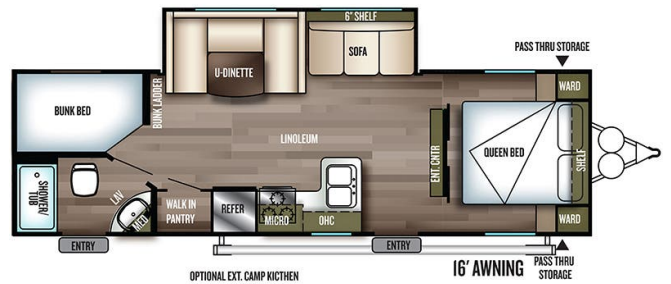

SPECIAL UNIT

$23,995.00

2019 FOREST RIVER CRUISE LITE 263BHXL

SPECIFICATIONS

Year	2019
Manufacturer	FOREST RIVER
Brand	CRUISE LITE
Model	263BHXL
Type	Travel Trailer
Status	PreOwned
Stock #	263
Financing Available	✓
Suspension	N/A
Leveling	N/A
Exterior Length	31.0 ft.
Dry Weight	5854 lbs.
Sleeping Capacity	9 person(s)
Interior Colour	N/A
Exterior Colour	N/A
Slideouts	1

Disclaimer: Product information, pricing and photos are as accurate as possible and are subject to change without notice.

Powered by focusRV