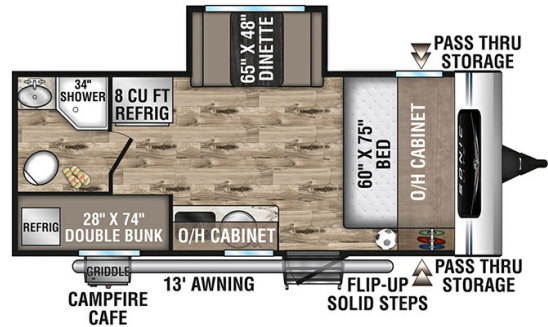

SPECIAL UNIT

\$29,995.00
 Originally \$32,995

2023 VENTURE SONIC LITE SL169VUD

SPECIFICATIONS

Year	2023
Manufacturer	VENTURE
Brand	SONIC LITE
Model	SL169VUD
Type	Travel Trailer
Status	PreOwned
Stock #	U070946A
Suspension	N/A
Leveling	N/A
Exterior Length	21.8 ft.
Dry Weight	3520 lbs.
Sleeping Capacity	6 person(s)
Interior Colour	N/A
Exterior Colour	Fiberglass
Slideouts	1

Disclaimer: Product information, pricing and photos are as accurate as possible and are subject to change without notice.

SELLING FEATURES

Specifications and Features:

- Length (ft): 21'10"
- Width (ft): 7'6"
- Height (ft): 9'11"
- Interior Height (ft): 6'10"
- GVWR (lbs): 4400
- Dry Weight (lbs): 3520
- Payload Capacity (lbs): 880
- Hitch Weight (lbs): 460
- Number Of Fresh Water Holding Tanks: 1
- Total Fresh Water Tank Capaci...