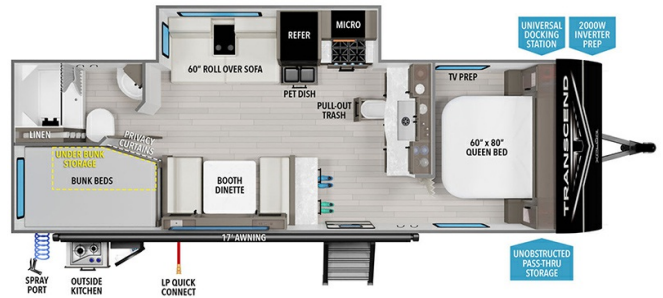

SPECIFICATIONS

Year	2025
Manufacturer	GRAND DESIGN
Brand	TRNSCD XPLOR
Model	26BHx
Type	Travel Trailer
Status	New
Stock #	12804
Financing Available	✓
Warranty Available	✓
Suspension	N/A
Leveling	N/A
Exterior Length	30.9 ft.
Dry Weight	6505 lbs.
Sleeping Capacity	10 person(s)
Interior Colour	N/A
Exterior Colour	Aluminum
Slideouts	1

Disclaimer: Product information, pricing and photos are as accurate as possible and are subject to change without notice.

SELLING FEATURES

Specifications and Features:

- Length (ft): 30'11"
- Width (ft): 11'0"
- Height (ft): 11'0"
- Interior Height (ft): 6'6"
- GVWR (lbs): 7695
- Dry Weight (lbs): 6505
- Hitch Weight (lbs): 635
- Number Of Fresh Water Holding Tanks: 1
- Total Fresh Water Tank Capacity (gal): 56
- Number Of Gray ...