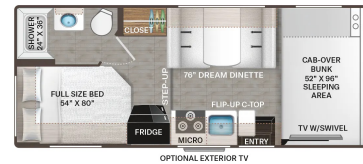

2025 THOR MOTOR COACH Four Winds 22E

SPECIFICATIONS

Year	2025
Manufacturer	THOR MOTOR COACH
Brand	Four Winds
Model	22E
Type	Motorhome
Class	C
Fuel Type	Gas
Status	PreOwned
Stock #	Four Winds
Financing Available	✓
Warranty Available	✓
Odometer	3978 kms.
VIN	N/A
Chassis	2024 Ford E350
Engine	7.3
Transmission	AUTO
Suspension	N/A
Leveling	N/A
Exterior Length	25.1 ft.
Dry Weight	N/A lbs.
Sleeping Capacity	4 person(s)
Interior Colour	Venice Stone II
Exterior Colour	White
Slideouts	N/A