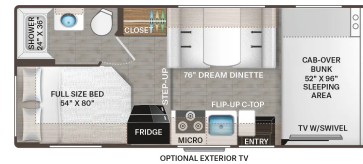

2025 THOR MOTOR COACH Four Winds 22E

SPECIFICATIONS

Year	2025
Manufacturer	THOR MOTOR COACH
Brand	Four Winds
Model	22E
Type	Motorhome
Class	C
Fuel Type	Gas
Status	PreOwned
Stock #	Four Winds 2505
Financing Available	✓
Warranty Available	✓
Odometer	3978 kms.
VIN	N/A
Chassis	2024 Ford E350
Engine	7.3
Transmission	AUTO
Suspension	N/A
Leveling	N/A
Exterior Length	25.1 ft.
Dry Weight	N/A lbs.
Sleeping Capacity	4 person(s)
Interior Colour	Venice Stone II
Exterior Colour	White
Slideouts	N/A