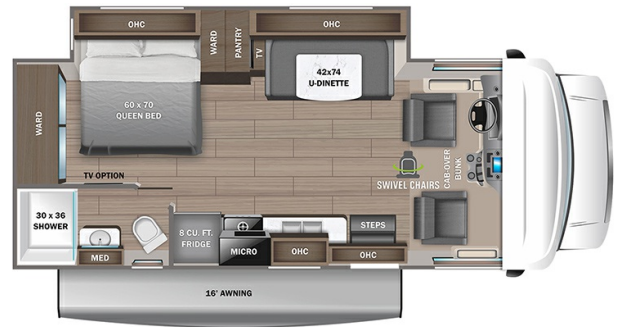

MSRP \$145,980.00

\$520 Bi-Weekly

\$10,000 down @ 7.99% APR for 60/240 months (\$50,773 C.O.B.) O.A.C.

Woody's Price \$137,980.00

SPECIFICATIONS

Year	2023
Manufacturer	JAYCO
Brand	REDHAWK
Model	24B
Type	Motorhome
Class	C
Fuel Type	Gas
Status	PreOwned
Stock #	47826B
Financing Available	✓
Warranty Available	For Purchase
Odometer	11257 kms.
VIN	1FDXE4FN8PDD08901
Chassis	Ford E450
Engine	350HP V8
Transmission	AUTO
Suspension	N/A
Leveling	N/A
Exterior Length	26.7 ft.
Dry Weight	14500 lbs.
Sleeping Capacity	6 person(s)
Interior Colour	N/A
Exterior Colour	Fiberglass
Slideouts	1

- BATTERY DISCONNECT
- HEATED HOLDING TANKS
- BLACK TANK FLUSH
- INSIDE OUTSIDE SPEAKERS
- ROOF MATERIAL - TPO
- 2X KEY SETS
- GAS COOKTOP
- PHONE APP CONNECTION
- OVEN
- MICROWAVE
- GAS / ELECTRIC FRIDGE
- 2X DOORS ON FRIDGE
- DELUXE KITCHEN FAUCET
- U SHAPE DINETTE
- 1X TV
- AMPLIFIED TV ANTENNA
- BLUETOOTH STEREO
- QUEEN BED
- POWER SIDE VIEW MIRRORS
- HEATED SIDE VIEW MIRRORS
- BACK UP CAMERA
- POWER WINDOWS
- POWER ENTRY STEP
- V8
- TRANSMISSION - 6 SPEED AUTOMATIC
- AUXILLARY BATTERY START
- GENERATOR - 4000W
- 11,230 KM
- THEFT DETERRANT FOR CATALYTIC CONVERTER