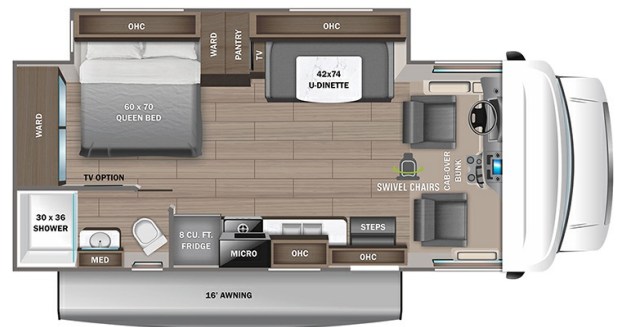

MSRP \$145,980.00

\$500 Bi-Weekly

\$10,000 down @ 7.99% APR for 60/240 months (\$48,797 C.O.B.) O.A.C.

Woody's Price \$132,980.00

SPECIFICATIONS

Year	2023
Manufacturer	JAYCO
Brand	REDHAWK
Model	24B
Type	Motorhome
Class	C
Fuel Type	Gas
Status	PreOwned
Stock #	47826B
Financing Available	✓
Warranty Available	For Purchase
Odometer	11230 kms.
VIN	1FDXE4FN8PDD08901
Chassis	Ford E450
Engine	350HP V8
Transmission	AUTO
Suspension	N/A
Leveling	N/A
Exterior Length	26.7 ft.
Dry Weight	14500 lbs.
Sleeping Capacity	6 person(s)
Interior Colour	N/A
Exterior Colour	Fiberglass
Slideouts	1

- BATTERY DISCONNECT
- HEATED HOLDING TANKS
- BLACK TANK FLUSH
- INSIDE OUTSIDE SPEAKERS
- ROOF MATERIAL - TPO
- 2X KEY SETS
- GAS COOKTOP
- PHONE APP CONNECTION
- OVEN
- MICROWAVE
- GAS / ELECTRIC FRIDGE
- 2X DOORS ON FRIDGE
- DELUXE KITCHEN FAUCET
- U SHAPE DINETTE
- 1X TV
- AMPLIFIED TV ANTENNA
- BLUETOOTH STEREO
- QUEEN BED
- POWER SIDE VIEW MIRRORS
- HEATED SIDE VIEW MIRRORS
- BACK UP CAMERA
- POWER WINDOWS
- POWER ENTRY STEP
- V8
- TRANSMISSION - 6 SPEED AUTOMATIC
- AUXILLARY BATTERY START
- GENERATOR - 4000W
- 11,230 KM
- THEFT DETERRANT FOR CATALYTIC CONVERTER