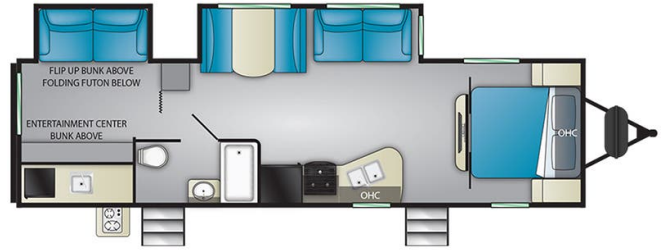

$32,900.00

2019 HEARTLAND SUNDANCE 312BH

SPECIFICATIONS

Year	2019
Manufacturer	HEARTLAND
Brand	SUNDANCE
Model	312BH
Type	Travel Trailer
Status	PreOwned
Stock #	8585
Financing Available	✘
Warranty Available	✘
Suspension	N/A
Leveling	N/A
Exterior Length	31.0 ft.
Dry Weight	N/A lbs.
Sleeping Capacity	N/A person(s)
Interior Colour	N/A
Exterior Colour	N/A
Slideouts	N/A

Disclaimer: Product information, pricing and photos are as accurate as possible and are subject to change without notice.

SELLING FEATURES

Heartland Sundance Ultra Lite travel trailer 312 BH highlights:

- Rear Bunk House
- Outside Kitchen
- Two Entry Doors
- Double Slide Outs

For the ultimate family travel trailer you will want this **double slide out** Sundance Ultra Lite 312 BH by Heartland. Your kids can enjoy their own...

Powered by focusRV