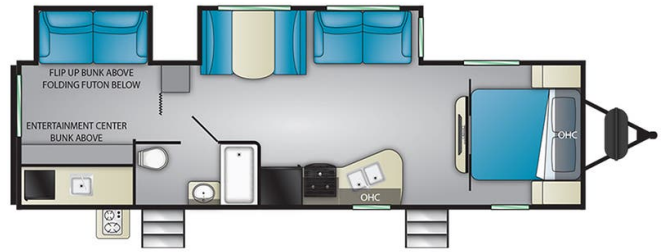

$32,900.00

2019 HEARTLAND SUNDANCE 312BH

SPECIFICATIONS

Year	2019
Manufacturer	HEARTLAND
Brand	SUNDANCE
Model	312BH
Type	Travel Trailer
Status	PreOwned
Stock #	8585
Financing Available	✘
Warranty Available	✘
Suspension	N/A
Leveling	N/A
Exterior Length	31.0 ft.
Dry Weight	N/A lbs.
Sleeping Capacity	N/A person(s)
Interior Colour	N/A
Exterior Colour	N/A
Slideouts	N/A

Disclaimer: Product information, pricing and photos are as accurate as possible and are subject to change without notice.

SELLING FEATURES

Heartland Sundance Ultra Lite travel trailer 312 BH highlights:

- Rear Bunk House
- Outside Kitchen
- Two Entry Doors
- Double Slide Outs

For the ultimate family travel trailer you will want this **double slide out** Sundance Ultra Lite 312 BH by Heartland. Your kids can enjoy their own...

Powered by focusRV