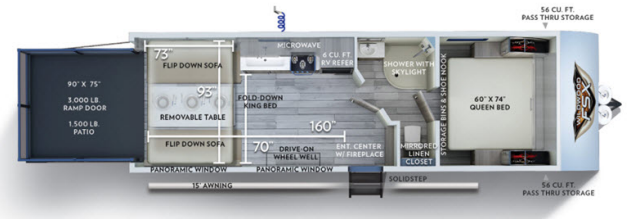

260RT

Disclaimer: Product information, pricing and photos are as accurate as possible and are subject to change without notice.

SELLING FEATURES

Forest River Wildwood FSX toy hauler 260RT highlights:

- Walk-Through Bath
- Private Bedroom
- Fireplace
- Pass-Through Storage
- King-Size Bunk
- 13' 4" Garage
- 4 Stabilizer Jacks
- Upgrade Appliance Package
- Full-Length Power Awning

When the great outdoors is calling your name, ...

Powered by focusRV