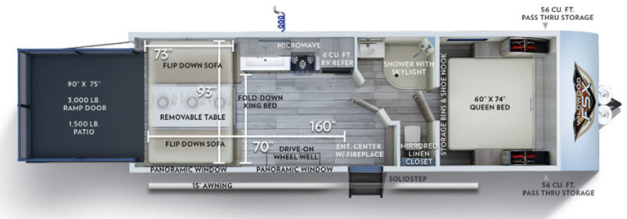

2020 FOREST RIVER SALEM 260RT

SPECIFICATIONS

Year	2020
Manufacturer	FOREST RIVER
Brand	SALEM
Model	260RT
Type	Toy Hauler
Status	PreOwned
Stock #	8587
Financing Available	✘
Warranty Available	✘
Suspension	N/A
Leveling	N/A
Exterior Length	26.0 ft.
Dry Weight	4750 lbs.
Sleeping Capacity	N/A person(s)
Interior Colour	N/A
Exterior Colour	N/A
Slideouts	N/A

260RT

Disclaimer: Product information, pricing and photos are as accurate as possible and are subject to change without notice.

SELLING FEATURES

Forest River Wildwood FSX toy hauler 260RT highlights:

- Walk-Through Bath
- Private Bedroom
- Fireplace
- Pass-Through Storage
- King-Size Bunk
- 13' 4" Garage
- 4 Stabilizer Jacks
- Upgrade Appliance Package
- Full-Length Power Awning