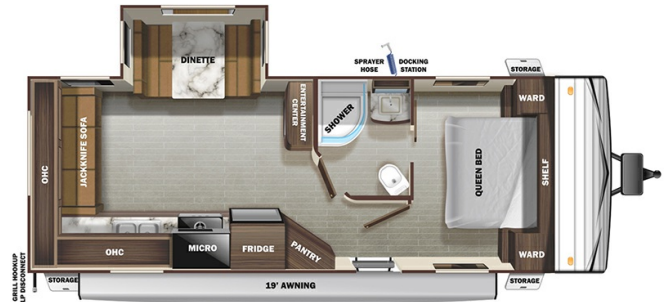

Disclaimer: Product information, pricing and photos are as accurate as possible and are subject to change without notice.

SELLING FEATURES

Specifications and Features:

- Length (ft): 29'1"
- Width (ft): 8'0"
- Height (ft): 11'0"
- Interior Height (ft): 6'9"
- GVWR (lbs): 6500
- Dry Weight (lbs): 5420
- Hitch Weight (lbs): 690
- Number Of Fresh Water Holding Tanks: 1
- Total Fresh Water Tank Capacity (gal): 48
- Number Of Gray Wa...