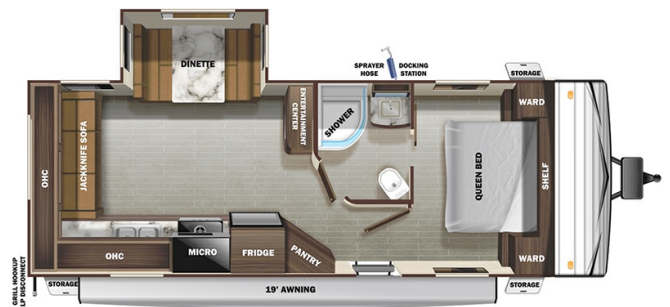

Woody's Price

2020 STARCRAFT AUTUMN RIDGE 23RLS

SPECIFICATIONS

Year	2020
Manufacturer	STARCRAFT
Brand	AUTUMN RIDGE
Model	23RLS
Type	Travel Trailer
Status	PreOwned
Stock #	49678
Financing Available	✓
Warranty Available	For Purchase
Suspension	N/A
Leveling	N/A
Exterior Length	29.1 ft.
Dry Weight	5420 lbs.
Sleeping Capacity	6 person(s)
Interior Colour	N/A
Exterior Colour	Aluminum
Slideouts	1

Disclaimer: Product information, pricing and photos are as accurate as possible and are subject to change without notice.

SELLING FEATURES

Specifications and Features:

- Length (ft): 29'1"
- Width (ft): 8'0"
- Height (ft): 11'0"
- Interior Height (ft): 6'9"
- GVWR (lbs): 6500
- Dry Weight (lbs): 5420
- Hitch Weight (lbs): 690
- Number Of Fresh Water Holding Tanks: 1
- Total Fresh Water Tank Capacity (gal): 48
- Number Of Gray Wa...