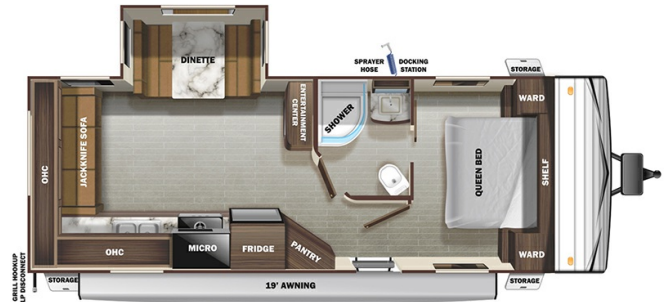

WOODY'S RV WORLD LEDUC

weleads@woodysrvleduc.dsmessage.com 1-888-343-0234

8012 - Sparrow Crescent, Leduc, AB T9E 7G1

Local 1-780-986-1234 | Fax 1-780-986-0100 | <https://www.woodysrv.com/>

2020 STARCRAFT AUTUMN RIDGE 23RLS

MSRP $32,980.00

$130 Bi-Weekly

$0 down @ 7.99% APR for 60/192 months

($11,089 C.O.B.) O.A.C.

Woody's Price $28,980.00

SPECIFICATIONS

Year	2020
Manufacturer	STARCRAFT
Brand	AUTUMN RIDGE
Model	23RLS
Type	Travel Trailer
Status	PreOwned
Stock #	49678
Financing Available	✓
Warranty Available	For Purchase
Suspension	N/A
Leveling	N/A
Exterior Length	29.1 ft.
Dry Weight	5420 lbs.
Sleeping Capacity	6 person(s)
Interior Colour	N/A
Exterior Colour	Aluminum
Slideouts	1

Disclaimer: Product information, pricing and photos are as accurate as possible and are subject to change without notice.

SELLING FEATURES

Specifications and Features:

- Length (ft): 29'1"
- Width (ft): 8'0"
- Height (ft): 11'0"
- Interior Height (ft): 6'9"
- GVWR (lbs): 6500
- Dry Weight (lbs): 5420
- Hitch Weight (lbs): 690
- Number Of Fresh Water Holding Tanks: 1
- Total Fresh Water Tank Capacity (gal): 48
- Number Of Gray Wa...

Powered by focusRV