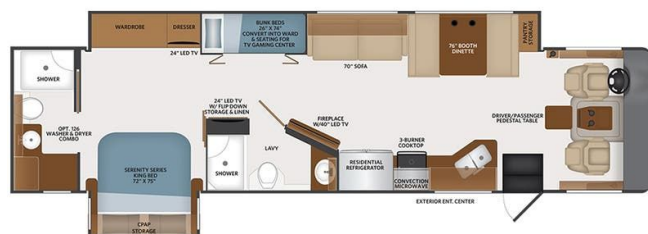

| | |
|---------------------|-------------------------|
| Year | 2021 |
| Manufacturer | FLEETWOOD |
| Brand | BOUNDER |
| Model | 36F |
| Type | Motorhome |
| Class | A |
| Fuel Type | GAS |
| Status | PreOwned |
| Stock # | 22662 |
| Financing Available | ✘ |
| Warranty Available | ✘ |
| Odometer | 33757 kms. |
| VIN | 1F66F5DN0L0A13124 |
| Chassis | N/A |
| Engine | N/A |
| Transmission | N/A |
| Suspension | N/A |
| Leveling | N/A |
| Exterior Length | 38.8 ft. |
| Dry Weight | 21704 lbs. |
| Sleeping Capacity | 10 person(s) |
| Interior Colour | Quicksilver / Greystone |
| Exterior Colour | Iron Graphics |
| Slideouts | 2 |

Disclaimer: Product information, pricing and photos are as accurate as possible and are subject to change without notice.

SELLING FEATURES

Introducing the 2021 Bouncer 36F, from Fleetwood. The Bouncer 36F is a great way to escape the ordinary, relax, and enjoy family and friends. This A class motorhome sleeps up to 10 people. The Bouncer 36F rides on a Ford chassis, powered by a 350HP gas engine with a 6 speed automatic transmission...

OPTIONS & EQUIPMENT

- QUICKSILVER INTERIOR DECOR
- FORD F53 CHASSIS
- RANGE - 3 BURNER DROP-IN WITH OVEN
- WASHER DRYER ALL IN ONE COMBO
- HIDE-A-LOFT ELECTRIC DROP DOWN BED
- COLLISION MITIGATION
- POWER CORD REEL
- RVIA CERTIFICATION TAG
- IRON EXTERIOR GRAPHICS
- FACTORY DISCLOSURE - SIDEWALL, FRIDGE, DASH, PLUMBING CONNECTION, BBQ BIB, SLIDEOUT AND SEALS